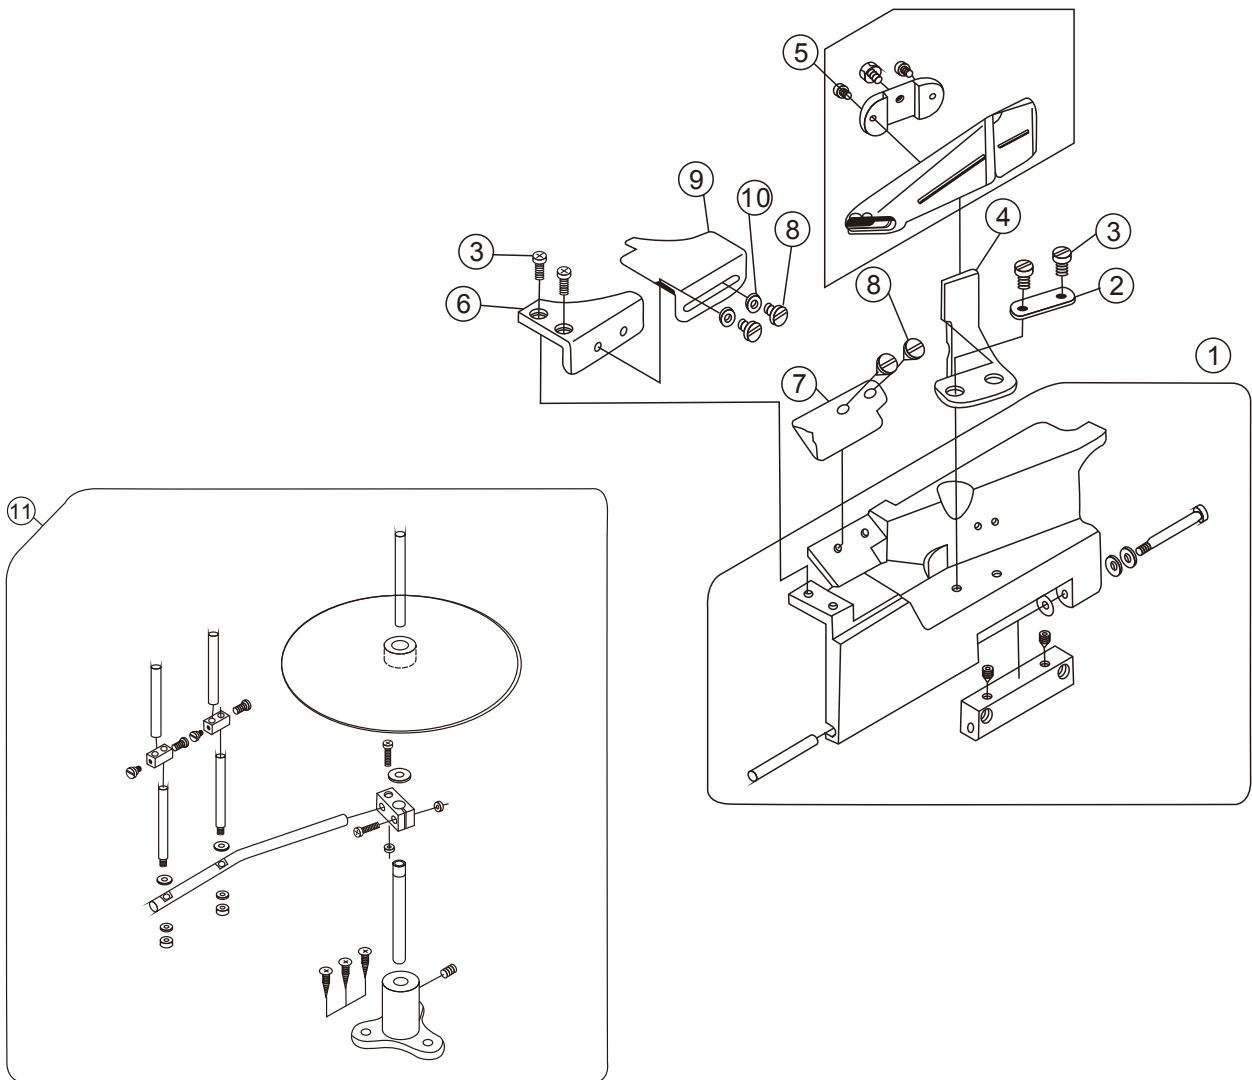

20. BINDING OPTION

20. BINDING OPTION

PEF NO	PART NO	DESCRIPTION	QTY	
1	10042955	FRONT COVER ASSEMBLY		1
2	10042863	WASHER		1
3	10042481	SCREW		4
4	10042862	BRACKET		1
5	10045989	FOLDER ASSEMBLY		1
6	10042864	FRONT COVER (SMALL)		1
7	10042867	FABRIC GUARD		1
8	10042865	SCREW		4
9	10042866	AUXILLARY PLATE		1
10	10042477	WASHER		2
11	10045990	TAPE GUIDE ASSEMBLY		1