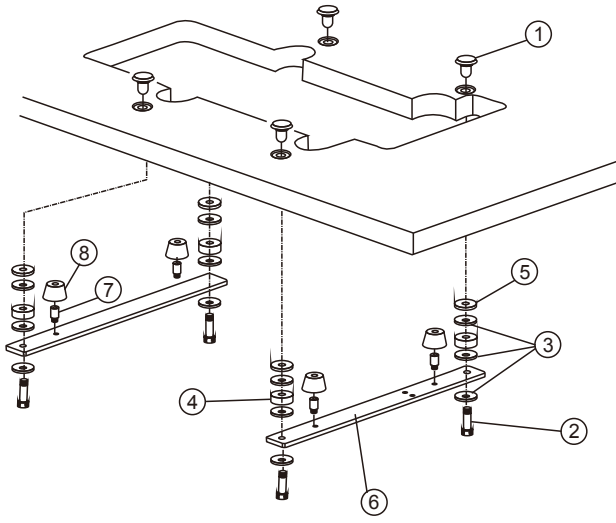

19. MACHINE SUPPORTING MECHANISM

19. MACHINE SUPPORTING MECHANISM

PEF NO	PART NO	DESCRIPTION	QTY	
1	10009596	SCREW		4
2	10042354	BOLT		4
3	10042355	WASHER		12
4	10042356	SPACER		4
5	10042357	SPACER		4
6	10042358	REST BOARD		2
7	10042359	SCREW		4
8	10042360	RUBBER CUSHION		4
9	10050653	ESDD CONTROL BOX ASSEMBLY		1
10	10042950	SCREW		1
11	10009688	ALLEN KEY 6mm		1
12	10009689	ALLEN KEY 5mm		1
13	10009687	ALLEN KEY 4mm		1
14	10043163	ALLEN KEY 3.5mm		1
15	10009685	ALLEN KEY 3mm		1
16	10009686	ALLEN KEY 2.5mm		1
17	10009683	ALLEN KEY 2mm		1
18	10014185	WRENCH KEY (6)		1
19	10014122	WRENCH KEY (7)		1
20	10014186	WRENCH KEY (8)		1
23	10004247	TWEEZERS		1
24	10009270	SCREW DRIVER		1
25	10010995	SCREW DRIVER		1
26	10010994	SCREW DRIVER		1
27	20000813	CHAIN ASSEMBLY		1
28	10050369	NEEDLE #11		3
30	10011155	OILER		1
31	10004455	IOL POUCH		1