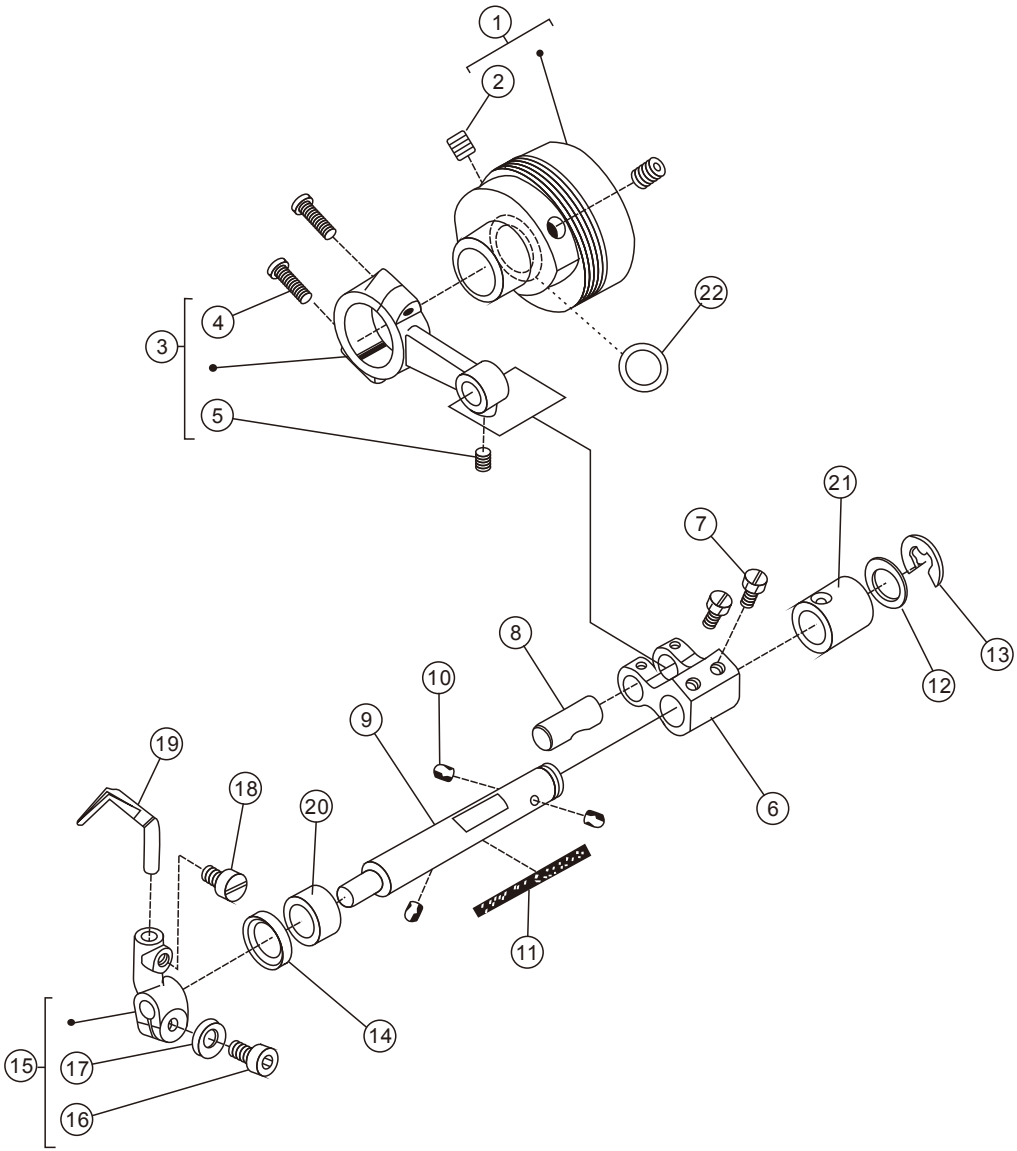

6. NEEDLE GUARD MECHANISM

6. NEEDLE GURAD MECHANISM

PEF NO	PART NO	DESCRIPTION	QTY	
1	10042527	ECCENTRIC ASSEMBLY		1
2	10042511	SCREW		2
3	10042528	CONNECTION ASSEMBLY		1
4	10042387	SCREW		2
5	10042429	SCREW		1
6	10042512	CRANK		1
7	10042513	SCREW		2
8	10042514	PIN		1
9	10042515	SHAFT		1
10	10008090	OIL WICK		1
11	10008088	OIL WICK		1
12	10042518	WASHER		1
13	10050347	RING		1
14	10042520	OIL SEAL		1
15	10042521	NEEDLE GUIDE HOLDER		1
16	10042445	SCREW		1
17	10009429	WASHER		1
18	10042523	SCREW		1
19	10043132	NEEDLE GUIDE (REAR)		2
20	10042525	BUSHING (LEFT)		1
21	10042526	BUSHING (RIGHT)		1
22	10042456	O RING		1