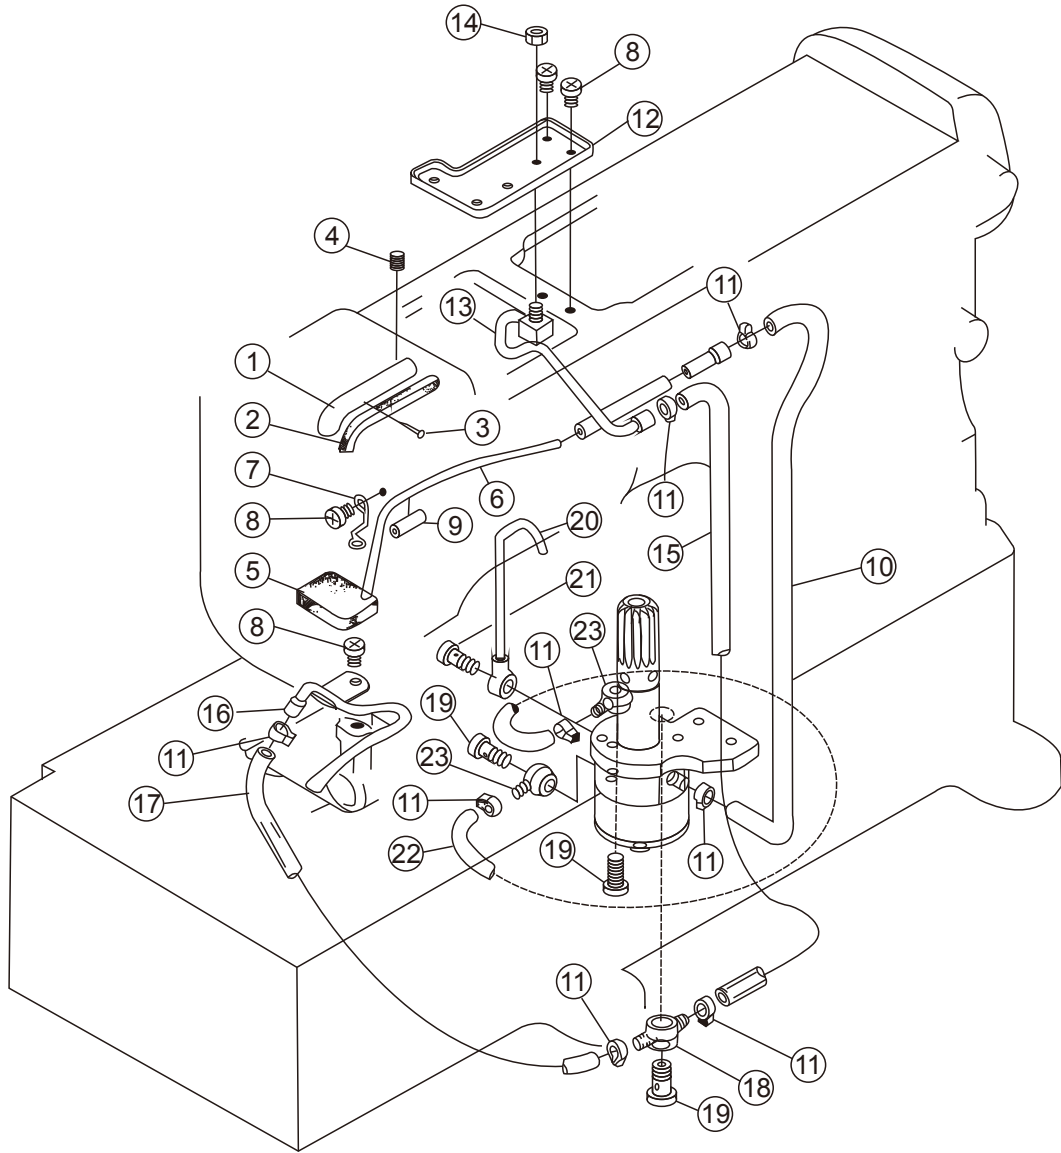

15. LUBRICATION MECHANISM(A)

15. LUBBRICATION MECHANISM(A)

PEF NO	PART NO	DESCRIPTION	QTY	
1	10042316	OIL PIPE		1
2	10042317	FELT		1
3	10042318	PIN		1
4	10042418	SCREW		1
5	10051751	FELT		1
6	10052322	PIPE		1
7	10052252	LATCH		1
8	10010837	SCREW		4
9	10007796	PIPE		1
10	10007796	PIPE		1
11	10011471	CLAMP		6
12	10042323	OIL GUARD		1
13	10042324	OIL DISTRIBUTOR		1
14	10042544	NUT		1
15	10007796	PIPE		1
16	10042326	OIL DISTRIBUTOR		1
17	10007796	PIPE		1
18	10012095	JOINT		1
19	10042329	JOINT SCREW		3
20	10042330	PIPE		1
21	10042331	JOINT SCREW		1
22	10007796	PIPE		1
23	10012103	JOINT		1