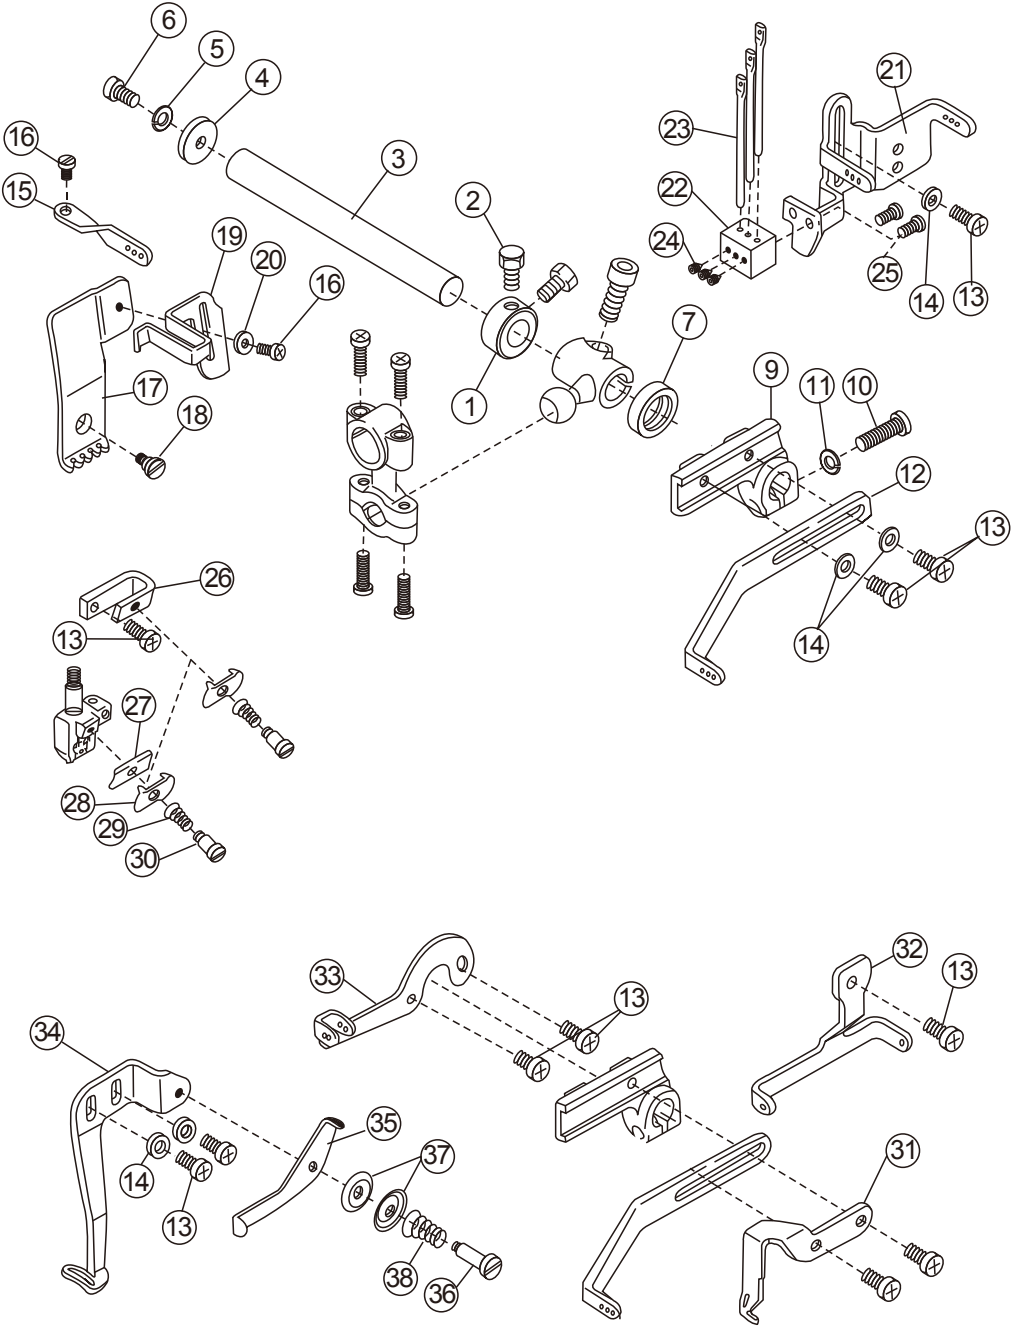

13. NEEDLE & THREAD SPREADER

13. NEEDLE & THREAD SPREADER MECHANISM

PEFNO	PARTNO	DESCRIPTION	QTY	
1	10042263	COLLAR		1
2	10042264	SCREW		2
3	10042265	SHAFT		1
4	10042266	WASHER		1
5	10042267	WASHER		1
6	10042268	SCREW		1
7	10009399	OIL SEAL		1
9	10042269	LEVER		1
10	10042478	SCREW		1
11	10009429	WASHER		1
12	10042270	THREADTAKE-UP		1
13	10011264	SCREW		9
14	10003083	WASHER		5
15	10042271	THREADGUIDE		1
16	10042406	SCREW		1
17	10042272	THREADGUIDE		1
18	10042273	SCREW		1
19	10042604	THREADSUPPORT		1
20	10042195	WASHER		1
21	10042275	THREADGUIDE		1
22	10042276	HOLDER		1
23	10042277	THREADGUIDE		3
24	10042500	SCREW		3
25	10042194	SCREW		2
26	10042278	THREADTENSIONBRACKET		1
27	10042279	THREADGUIDE		1
28	10042280	THREADRETAINER		1
29	10042281	SCREW		1
30	10042282	SCREW		1
31	10042283	THREADTAKE-UP		1
32	10042284	THREADGUIDE		1
33	10042285	THREADGUIDE		1
34	10042286	THREADGUIDE		1
35	10042287	THREADGUIDE		1
36	10042288	SCREW		1
37	10042289	THREADRETAINER		2
38	10042290	SPRING		1