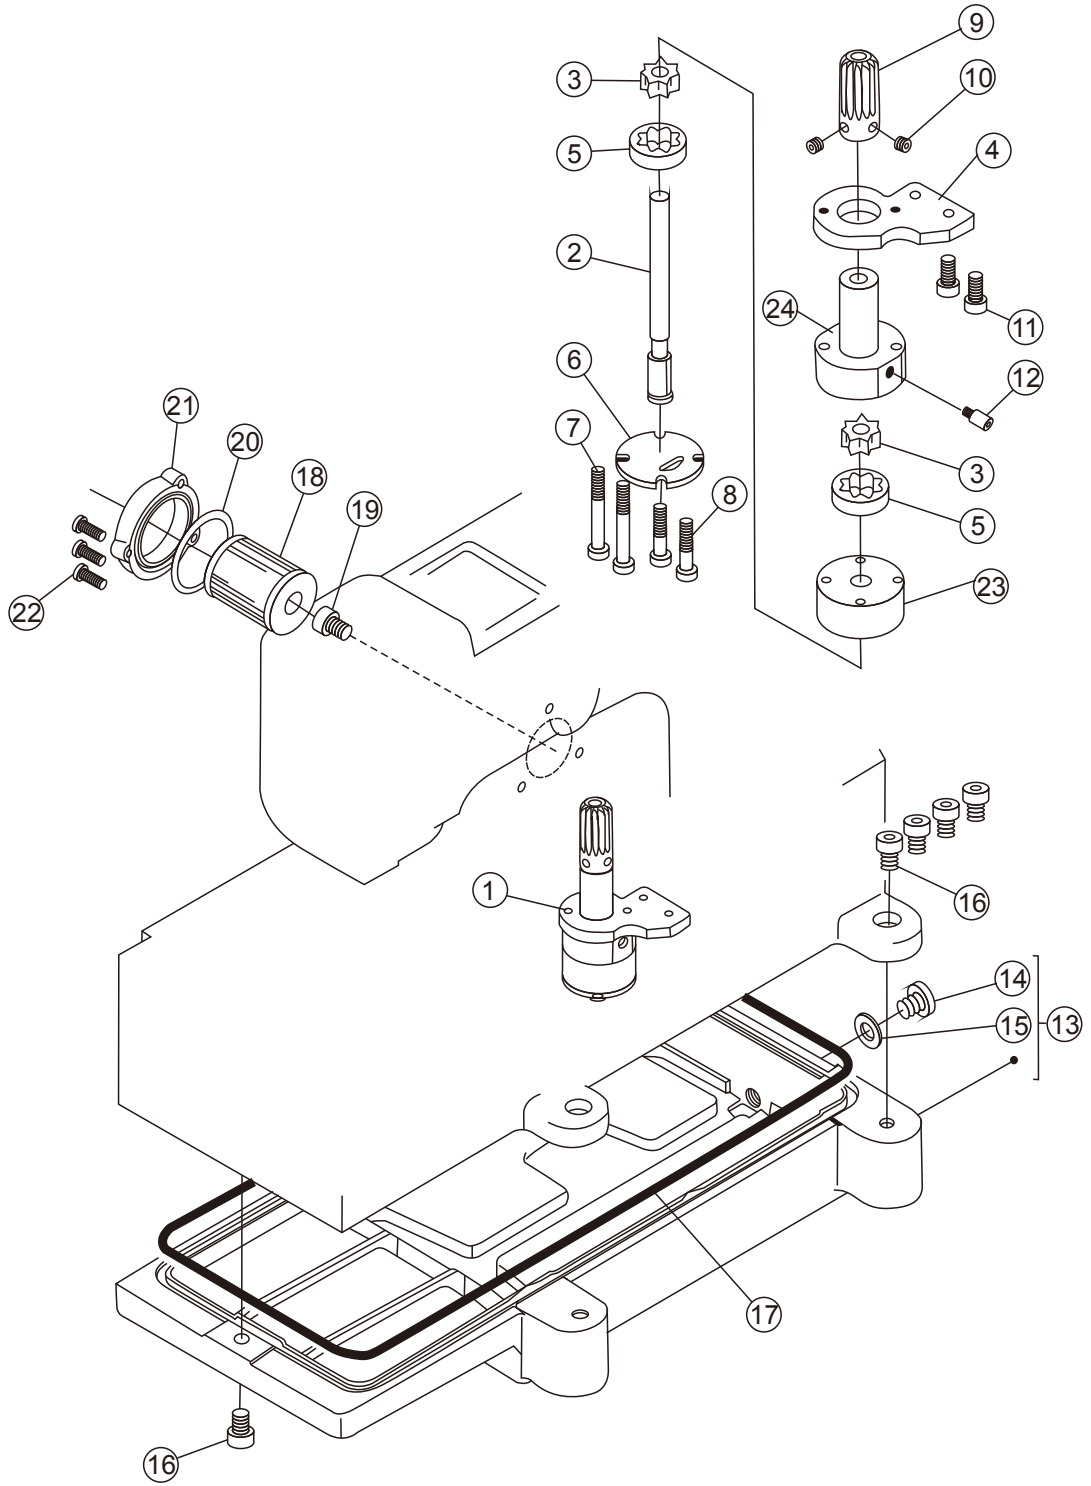

16. LUBRICATION MECHANISM (B)

16. LUBRICATION MECHANISM (B)

PEF NO	PART NO	DESCRIPTION	QTY	
1	10042144	OIL PUMP ASSEMBLY		1
2	10042146	SHAFT		1
3	10042147	ROTOR		2
4	10042145	SETTING BOARD		1
5	10042148	ROTOR		2
6	10042149	COVER		1
7	10042150	SCREW		2
8	10042151	SCREW		2
9	10042152	WORM WHEEL		1
10	10042418	SCREW		2
11	10042160	SCREW		2
12	10042334	JOINT SCREW		1
13	10042335	OIL RESERVOIR		1
14	10042336	SCREW		1
15	10042337	WASHER		1
16	10042338	SCREW		1
17	10042339	O RING		1
18	10043169	FILTER ELEMENT		1
19	10042340	SCREW		1
20	10042341	O RING		1
21	10042342	COVER		1
22	10042387	SCREW		3
23	10042153	OIL PUMP COVER		1
24	10042154	UPPER OIL PUMP		1