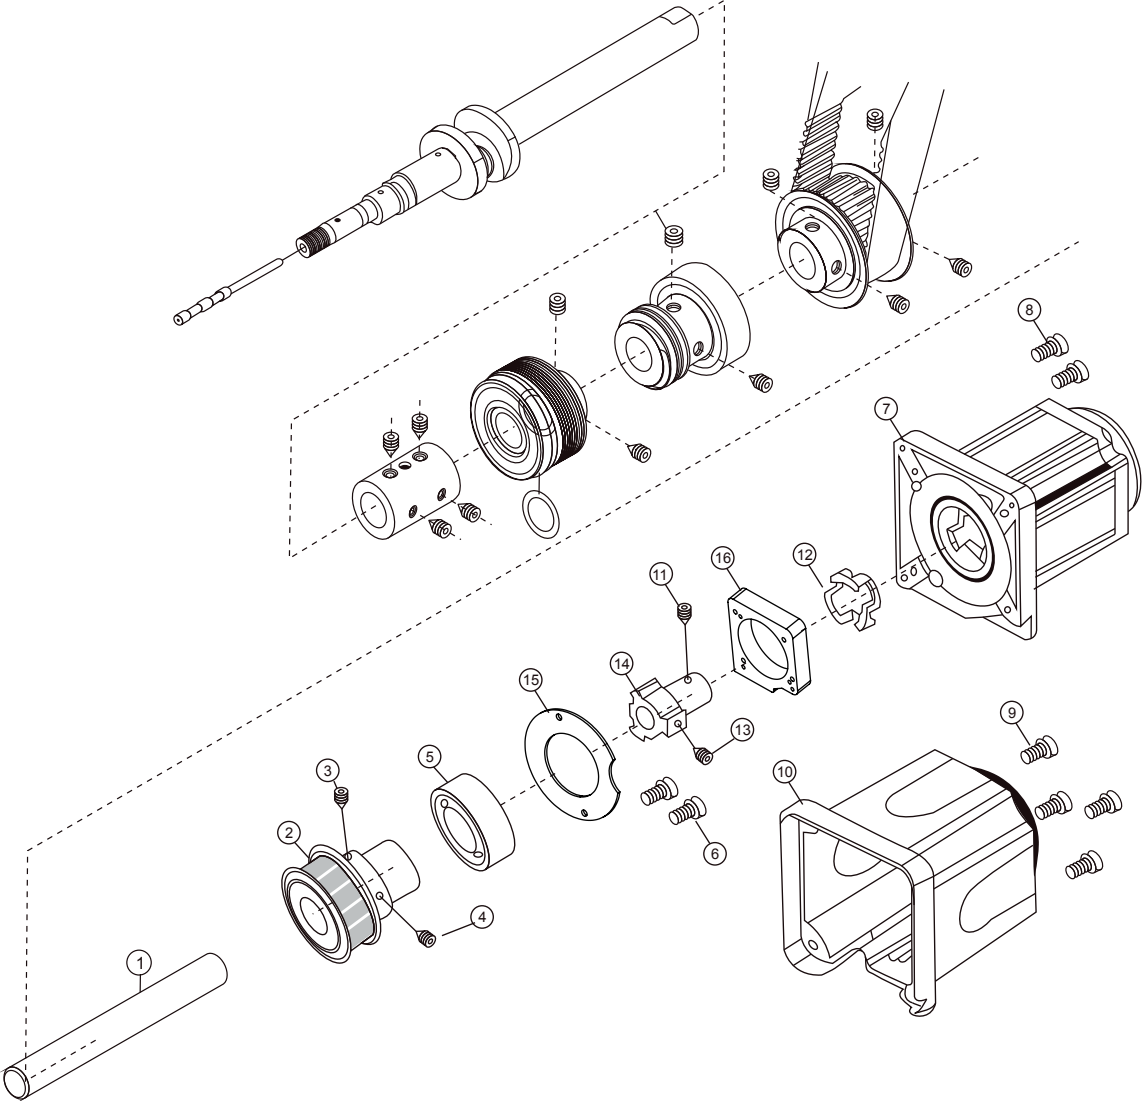

21. ESDD MOTOR COMPONENTS

21. ESDD MOTOR COMPONENTS

PEF NO	PART NO	DESCRIPTION	QTY	
1	10043209	SHAFT		1
2	10042909	GEAR		1
3	10042437	SCREW		1
4	10042438	SCREW		1
5	10042466	BEARING		1
6	10042440	SCREW		2
7	10050544	DIRECT DRIVE MOTOR ASSEMBLY		1
8	10044437	SCREW		4
9	10042387	SCREW		4
10	10044438	MOTOR COVER		1
11	10042437	SCREW		1
12	10050577	MOTOR COUPLING		1
13	10042437	SCREW		1
14	10050659	COUPLING		1
15	10042439	CLAMPING RING		1
16	10050545	EXCHANGE BOARD		1