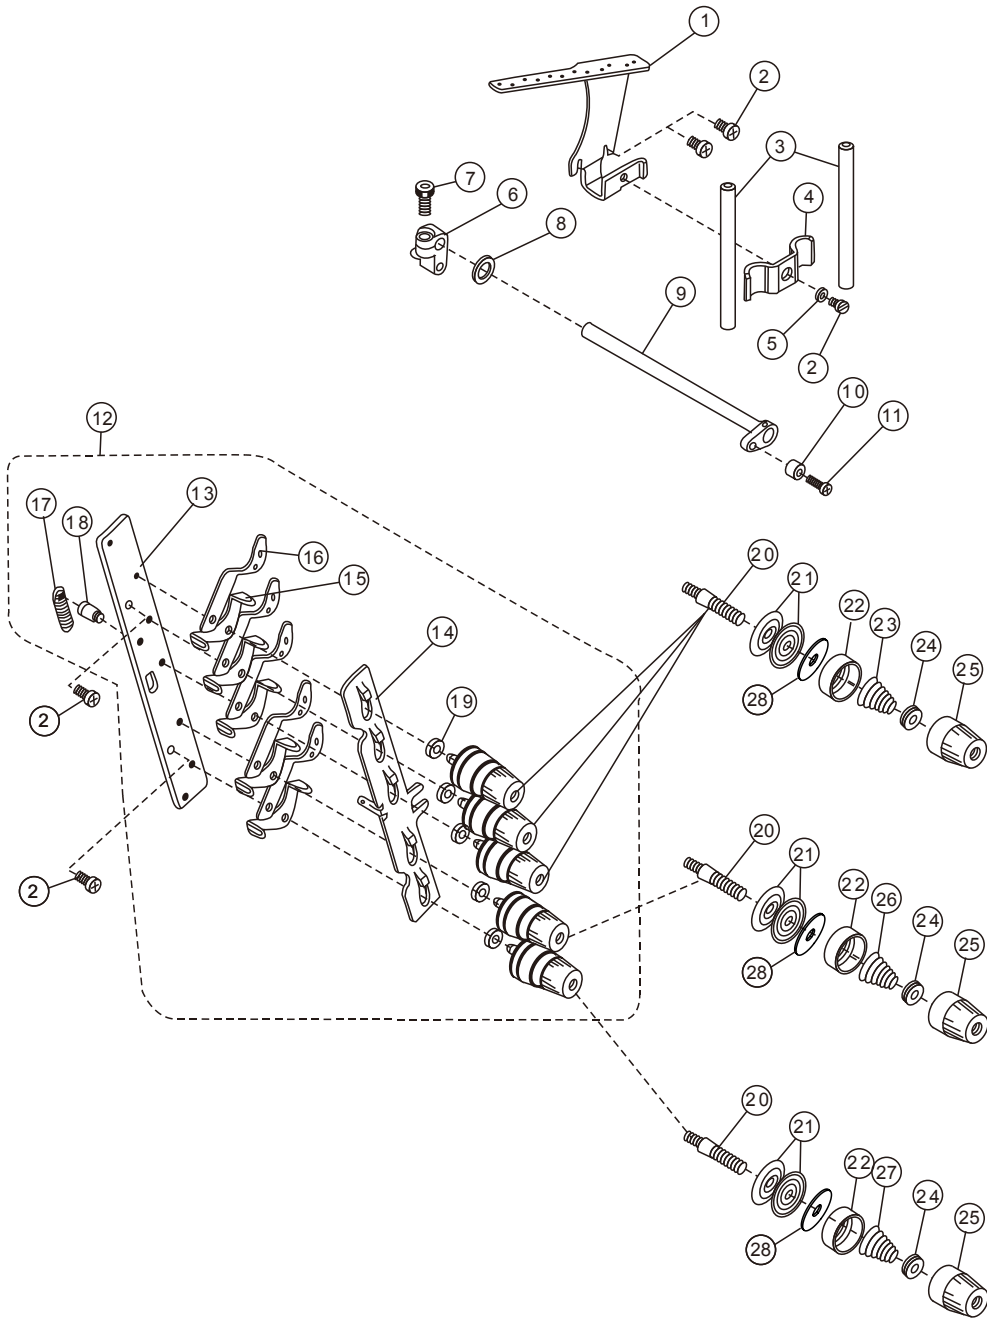

12. THREAD TENSION MECHANISM

12. THREAD TENSION MECHANISM

PEF NO	PART NO	DESCRIPTION	QTY	
1	10042243	THREAD GUIDE		1
2	10011264	SCREW		5
3	10042244	PIPE		2
4	10042245	BRACKET		1
5	10003083	WASHER		1
6	10042241	CRANK		1
7	10042160	SCREW		1
8	10042242	WASHER		1
9	10042238	SHAFT		1
10	10042239	SPACER		1
11	10042240	SCREW		1
12	10042247	TENSION CONTROL MECHANISM		1
13	10042248	BRACKET		1
14	10042249	THREAD RELEASEA		1
15	10042252	THREAD GUIDE		5
16	10042253	THREAD GUIDE		5
17	10042250	SPRING		1
18	10042251	SCREW		1
19	10042254	WASHER		5
20	10042255	SCREW		5
21	10042256	TENSION DISC		10
22	10042257	SPRING SHIELD		5
23	10042258	SPRING (HEAVY)		3
24	10042261	RATCHET		5
25	10042262	NUT		5
26	10042259	SPRING (MEDIUM)		1
27	10042260	SPRING (LIGHT)		1
28	10051990	WASHER		5