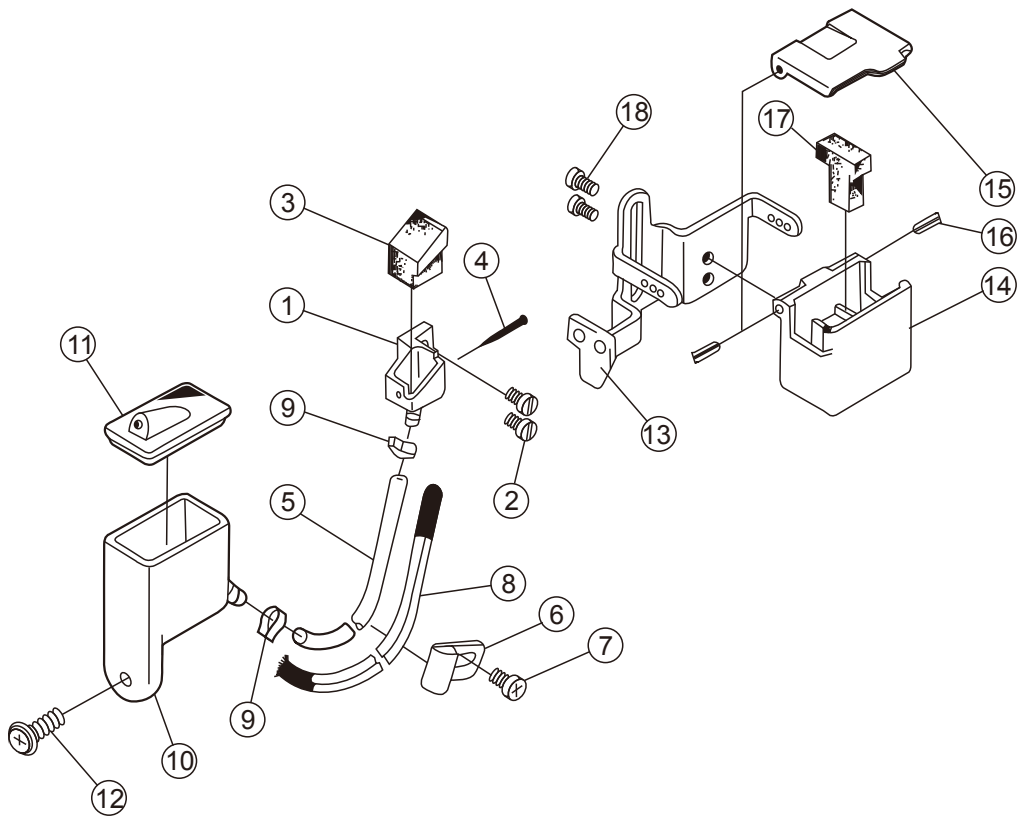

17. SILICON OIL RESERVOIR MECHANISM

17. SILICON OIL RESERVOIR MECHANISM

PEF NO	PART NO	DESCRIPTION	QTY	
1	10042343	NEEDLE COOLER (LOWER)		1
2	10042194	SCREW		2
3	10042344	FELT		1
4	10042318	PIN		1
5	10007796	TUBE		1
6	10008228	BRACKET		1
7	10042377	SCREW		1
8	10008095	OIL WICK		1
9	10011471	CLAMP		1
10	10042347	SILICON OIL RESERVIOR (LOWER)		1
11	10042348	CAP		1
12	10042387	SCREW		1
13	10042275	THREAD GUIDE		1
14	10042350	SILICON OIL RESERVIOR (UPPER)		1
15	10042351	CAP		1
16	10044981	FIN		1
17	10042349	FELT		1
18	10010690	SCREW		2