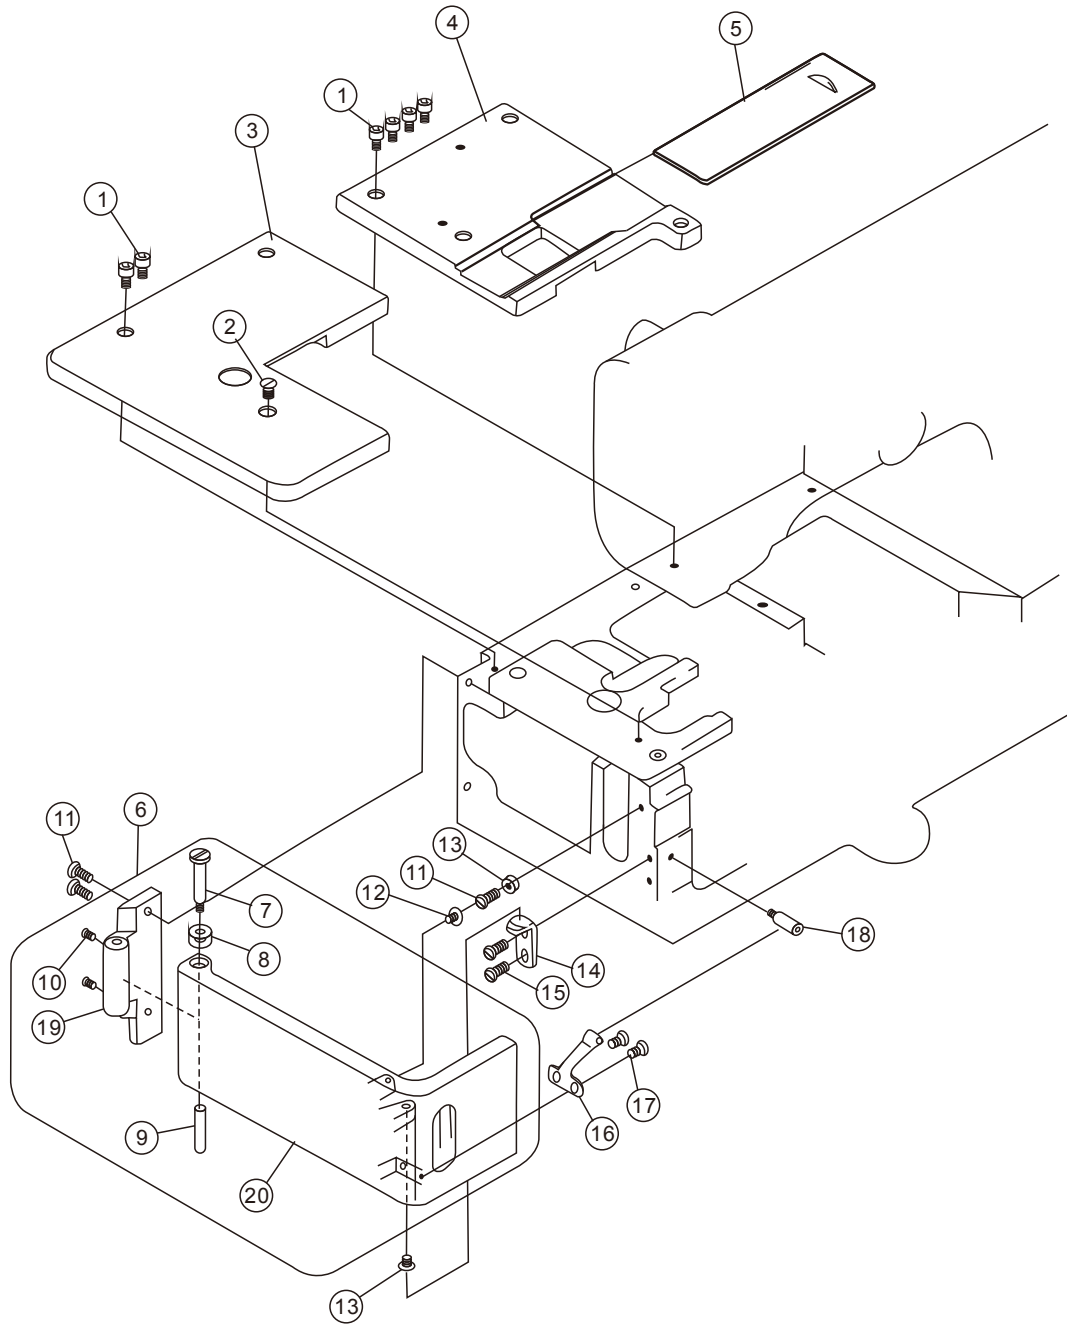

2. MACHINE BED FRAME(C)

2. MACHINE BED FRAME(C)

PEF NO	PART NO	DESCRIPTION	QTY	
1	10042387	SCREW		6
2	10042420	SCREW		1
3	10042421	BED COVER (LEFT)		1
4	10042954	BED COVER (RIGHT)		1
5	10042423	COVER		1
6	10043224	SUDE COVER ASSEMBLY		1
7	10042427	SCREW		1
8	10042419	SPRING		4
9	10042428	PIN		1
10	10042429	SCREW		2
11	10042412	SCREW		3
12	10042404	CUSHON		2
13	10042424	NUT		1
14	10042425	BRACKLT		1
15	10011264	SCREW		2
16	10042426	FALT SPRING		1
17	10010837	SCREW		2
18	10042400	SCREW		1
19	10042430	LINK COVER		1
20	10042431	COVER (LEFT)		1