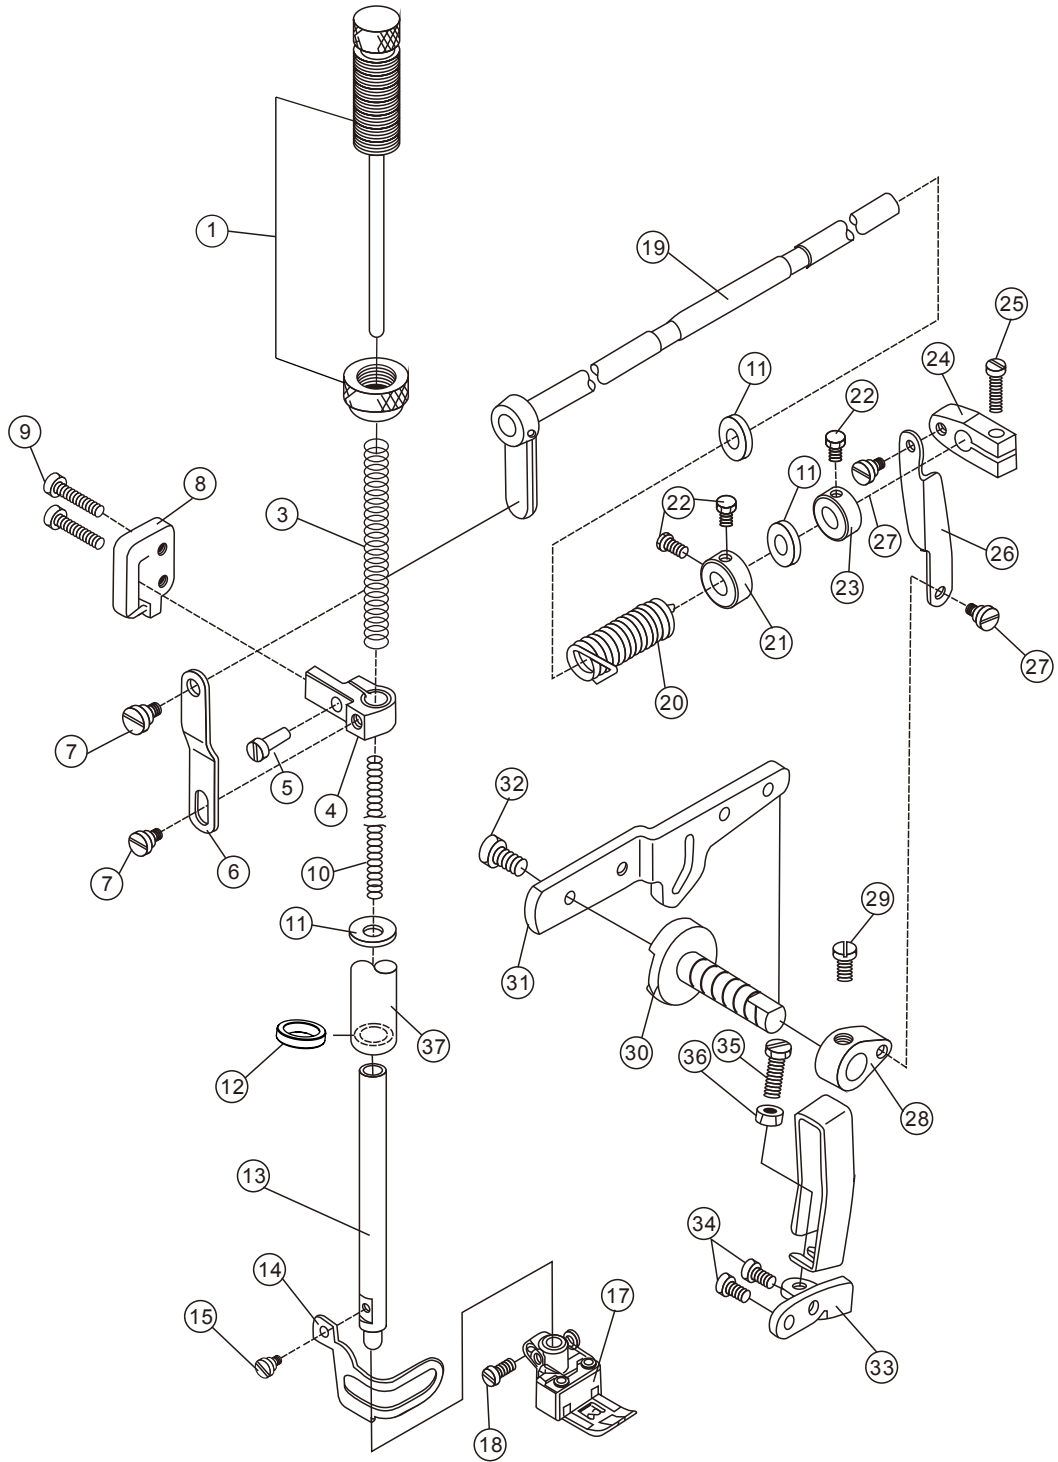

10. PRESSER FOOT MECHANISM

10. PRESSER FOOT MECHANISM

PEF NO	PART NO	DESCRIPTION	数量QTY	
1	10050802	ADJUSTING NUT BAR		1
3	10042182	SPRING		1
4	10042183	PRESSER BAR CLAMP		1
5	10042184	SCREW		1
6	10042185	LINK		1
7	10042186	SCREW		2
8	10042187	GUIDE ASSEMBLY		1
9	10042188	SCREW		2
10	10042189	SPRING		1
11	10011457	OIL GUARD		3
12	10042213	OIL SEAL		1
13	10042192	RESSER BAR		1
14	10042193	FINGER GUARD		1
15	10042194	SCREW		1
17	10042214	Presser foot 356		1
	10043128	Presser foot 364		
18	10042196	SCREW		1
19	10042215	LEVER		1
20	10042197	SPRING		1
21	10042198	COLLAR		1
22	10042513	SCREW		3
23	10042199	COLLAR		1
24	10042200	BELL CRANG (UPPER)		1
25	10042201	SCREW		1
26	10042202	LINK		1
27	10042203	SCREW		2
28	10042204	BELL CRANG (LOWER)		1
29	10042205	SCREW		1
30	10042206	SHAFT		1
31	10042207	LEVER		1
32	10042208	SCREW		1
33	10042209	BRACKET		1
34	10011264	SCREW		2
35	10042210	SCREW		1
36	10042540	NUT		1
37	10042211	BUSHING		1