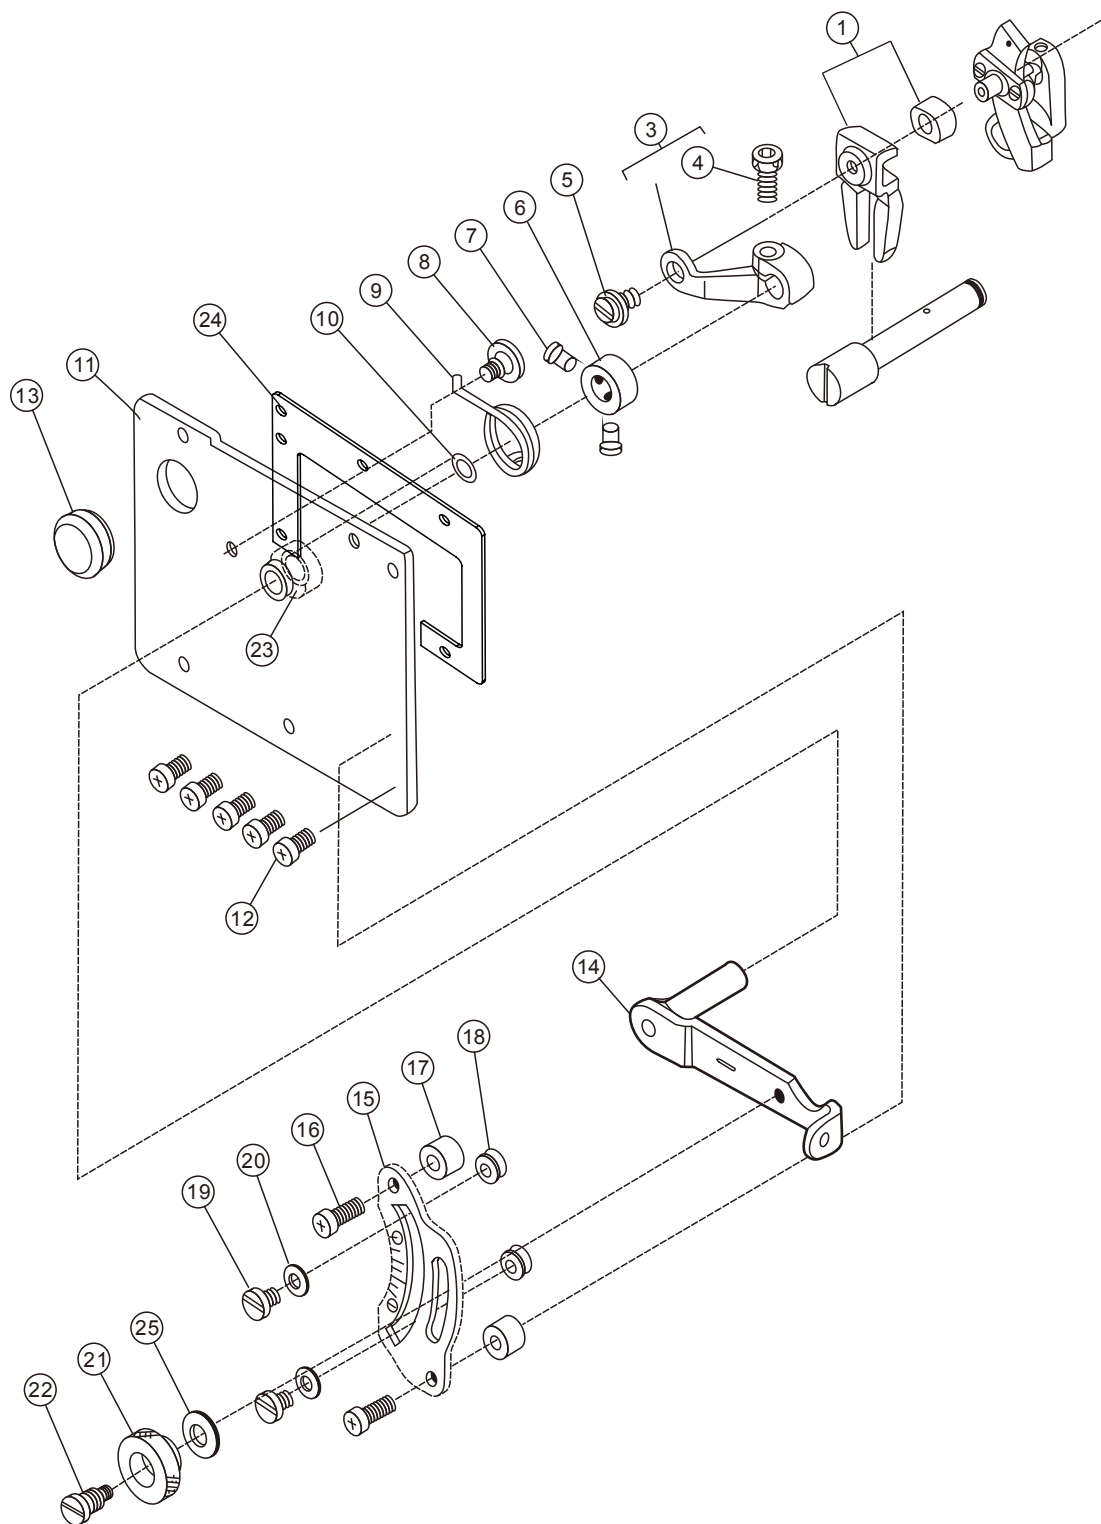

9. DIFFERENTIAL FEED MECHANISM

9. DIFFERENTIAL FEED MECHANISM

PEF NO	PART NO	DESCRIPTION	QTY	
1	10050801	GUIDE BLOCK		1
3	10042159	LEVEW		1
4	10042160	SCREW		1
5	10042161	SCREW		1
6	10042162	COLLAR		1
7	10043440	SCREW		2
8	10042410	SCREW		1
9	10042164	SPRING		1
10	10042165	O RING		1
11	10042178	BRACKET		1
12	10011264	SCREW		5
13	10042166	PLUG		1
14	10042167	LEVER ASSEMBLY		1
15	10042468	SCALE PLATE		1
16	10042387	SCREW		2
17	10042169	SPACER		2
18	10042170	NUT		2
19	10042171	SCREW		2
20	10042176	WASHER		2
21	10042172	NUT		1
22	10042173	SCREW		1
23	10042179	BUSHING		1
24	10042175	GASKET		1
25	10042174	WASHER		1