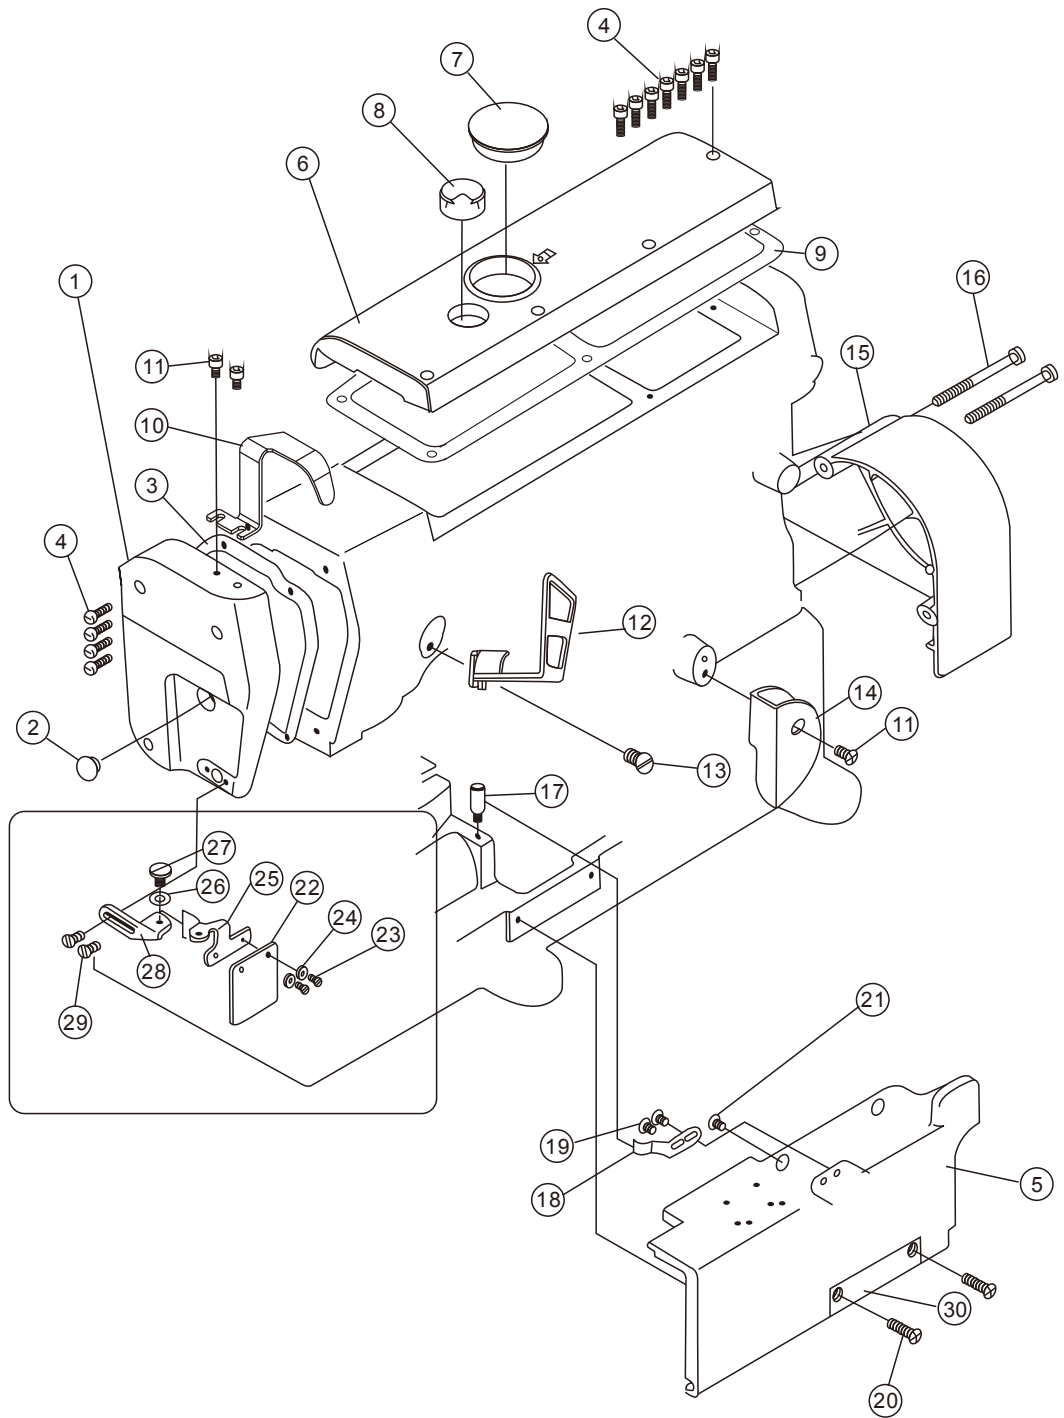

Treccia N

High speed interlock sewing machine

Parts book

 ***texi***®

1. MACHINE BED FRAME(A)

1. MACHINE BED FRAME(A)

PEF NO	PART NO	DESCRIPTION	QTY	
1	10042368	BED PIN		4
2	10042369	OIL LEVEL GAUGE		1
3	10042370	PLUG		1
4	10042371	PLUG		4
5	10010782	PLUG		2
6	10008964	PLUG		1
7	10003330	RING		3
8	10012087	FILTER		3
9	10042376	COVER		1
10	10042377	SCREW		2
11	10043147	CAUTION LABEL		1
12	10002840	PIN		2
13	10008936	STICKER		1
14	10042378	TOP COVETR PLATE (RIGHT)		1
15	10042379	GASKET		1
16	10042380	TOP COVETR PLATE (LEFT)		1
17	10042381	GASKET		1
18	10042382	SCREW		4
19	10052657	MMODEL CARD☆		1
20	10042440	SCREW		4
21	10010931	OIL SEAL		1

1 MACHINE BED FRAME(B)

2. MACHINE BED FRAME(B)

PEF NO	PART NO	DESCRIPTION	QTY	
1	10042384	FACE PLATE☆		1
2	10013170	PLUG		1
3	10042386	PANEL SEAL GASKET		1
4	10042387	SCREW		11
5	10052829	FRONT COVER		0
6	10042389	UPPER COVER PLATE		1
7	10042390	PLUG		1
8	10042391	OIL SIGHT WINDOW		1
9	10042392	SEAL		1
10	10042393	NEEDE BAR GUARD		1
11	10011264	SCREW		3
12	10042395	BARCKET		1
13	10004974	SCREW		1
14	10042397	LOOPER THREAD GUIDE COVER		1
15	10042398	PULLER COVER☆		1
16	10042399	SCREW		2
17	10042400	SCREW		1
18	10042401	FLAT SPRING		1
19	10010837	SCREW		2
20	10042403	SCREW		2
21	10042404	CUSHION		1
22	10042405	EYE GUARD		1
23	10042406	SCREW		2
24	10042407	WASHER		2
25	10042408	BRACKET		1
26	10009470	WASHER		1
27	10042410	SCREW		1
28	10042411	BRACKET		1
29	10042412	SCREW		2
30	10042415	COVER		1