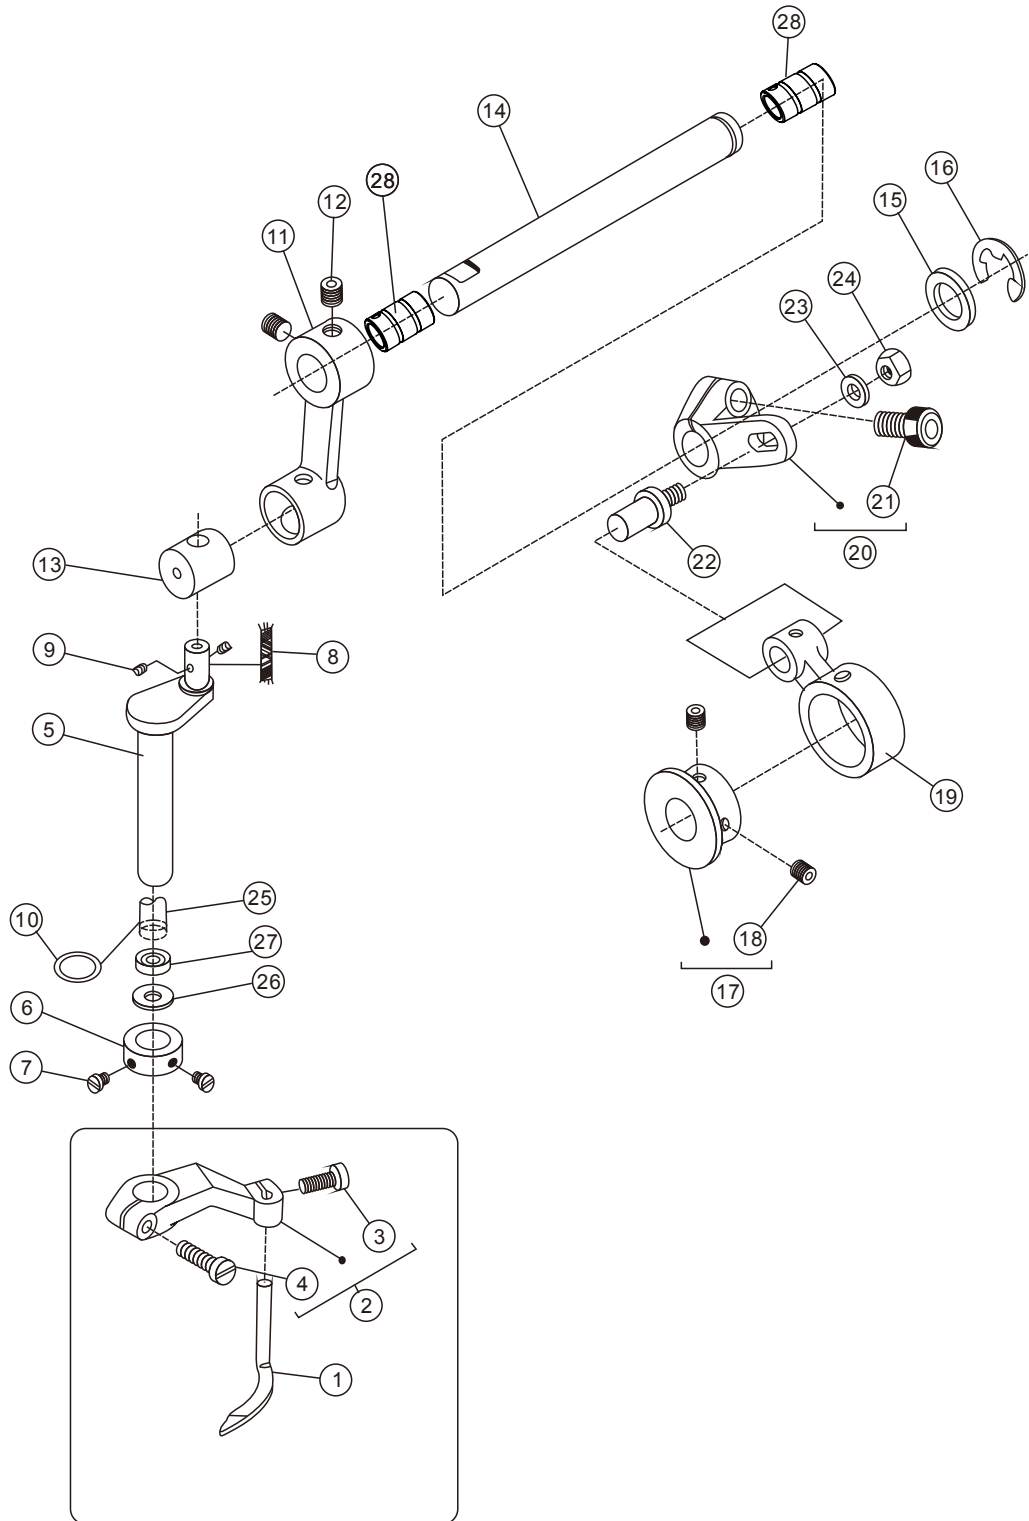

11. SPREADER MECHANISM

11. SPREADER MECHANISM

PEF NO	PART NO	DESCRIPTION	QTY	
1	10043140	SPREADER		1
2	10042218	LEVER ASSEMBLY		1
3	10042412	SCREW		1
4	10042219	SCREW		1
5	10042220	CRANK SHAFT		1
6	10042221	COLLER		1
7	10042406	SCREW		2
8	10008090	OIL WICK		1
9	10042223	FELT		2
10	10042224	O RING		1
11	10042225	CRANK		1
12	10042438	SCREW		2
13	10042226	BLOCK		1
14	10042227	SHAFT		1
15	10042228	WASHER		1
16	10042229	RING		1
17	10042230	ECCENTRIC ASSEMBLY		1
18	10042418	SCREW		2
19	10042231	CONNECTION		1
20	10042232	CRANK		1
21	10042434	SCREW		1
22	10042233	SCREW		1
23	10042234	WASHER		1
24	10042540	NUT		1
25	10042235	BUSHING		1
26	10042237	WASHER		1
27	10009399	OIL SEAL		1
28	10042236	BUSHING		2