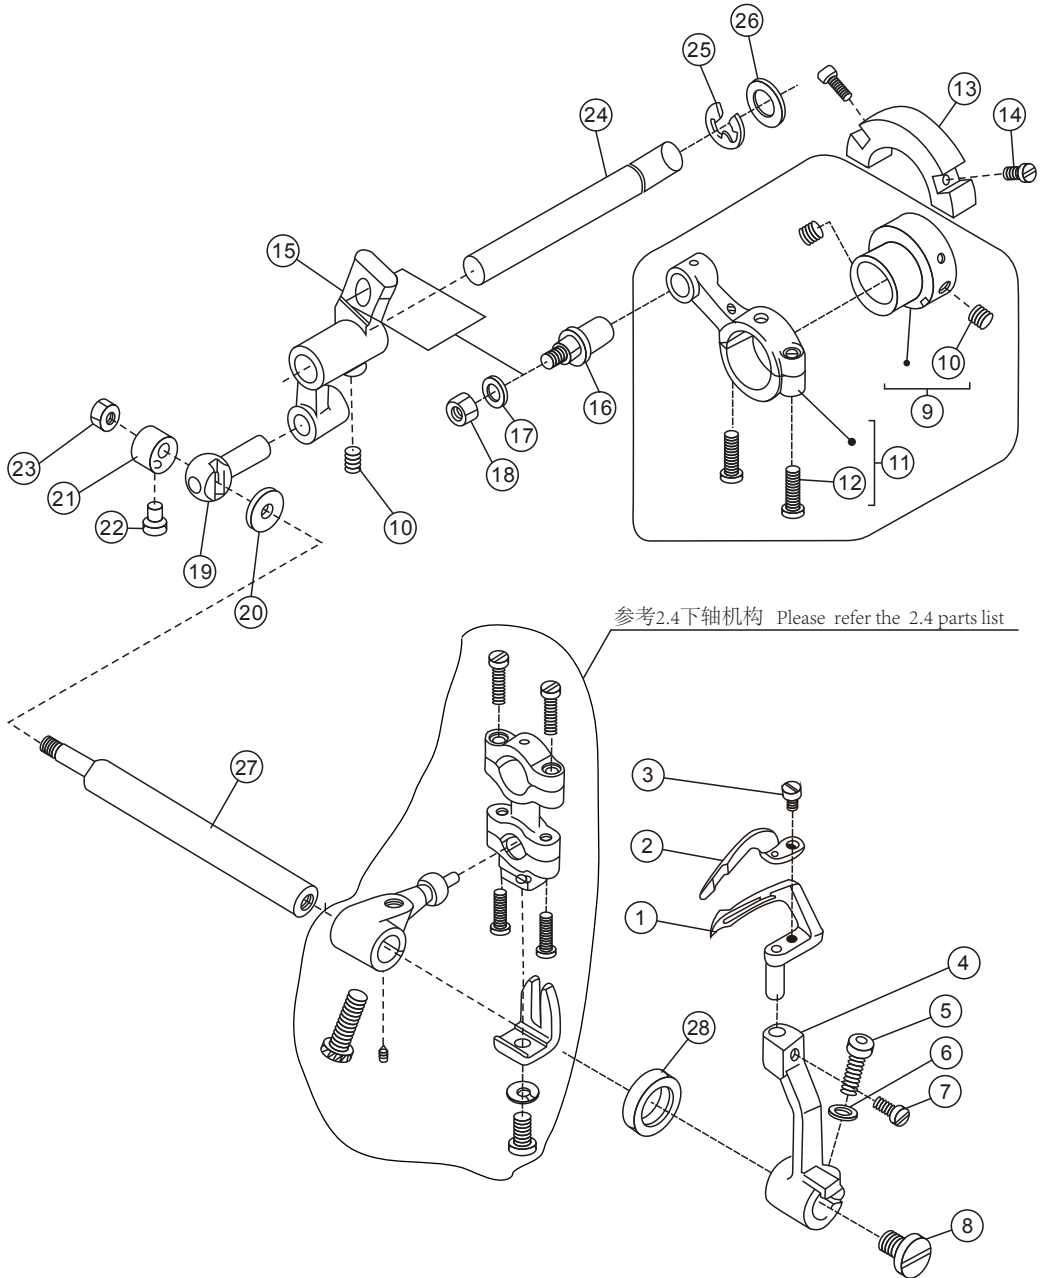

7. LOOPER DRIVE MECHANISM

7. LOOPER DRIVE MECHANISM

PEF NO	PART NO	DESCRIPTION	QTY	
1	10043134	LOOPER		1
2	10043135	NEEDLE(FRONT)		1
3	10042524	SCREW		1
4	10042529	LOOPER HOLDER ASSEMBLY		1
5	10042478	SCREW		1
6	10009429	WASHER		1
7	10012032	SCREW		1
8	10042531	SCREW		1
9	10042534	ECCENTRIC ASSEMBLY		1
10	10042511	SCREW		3
11	10042548	CONNECTION ASSEMBLY		1
12	10042387	SCREW		2
13	10042535	BALANCE WEIGHT		1
14	10042536	SCREW		2
15	10042537	CRANK		1
16	10042538	SCREW		1
17	10042234	WASHER		1
18	10042540	NUT		1
19	10042541	BLOCK PIN		1
20	10042542	WASHER		1
21	10042543	COLLAR		1
22	10042513	SCREW		1
23	10042544	NUT		1
24	10042545	SHAFT		1
25	10050347	RING		1
26	10042518	WASHER		1
27	10042533	SHAFT		1
28	10009399	OIL SEAL		1