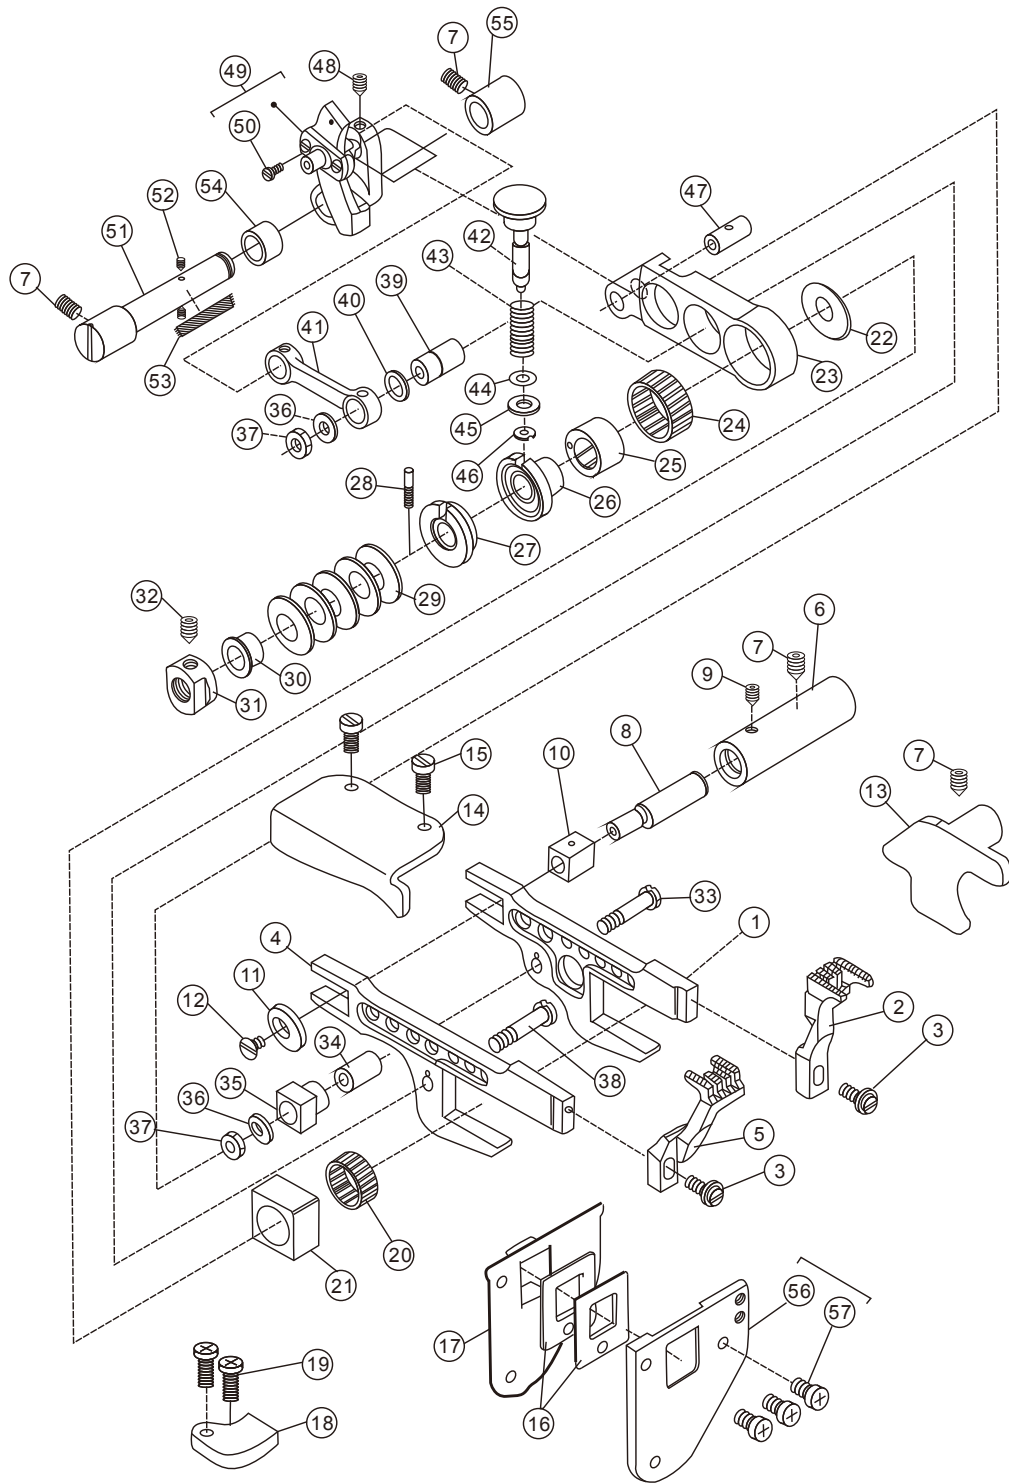

8. FEED MECHANISM

8. FEED MECHANISM

PEF NO	PART NO	DESCRIPTION	QTY	
1	10042549	MAIN FEED BAR		1
2	10042550	MAIN FEED DOG 356 and 364		1
3	10042551	SCREW		2
4	10042552	DIFFERENTIAL FEED BAR		1
5	10042553	DIFFERENTIAL FEED DOG 356/364		1
6	10042554	BUSHING		1
7	10042511	SCREW		4
8	10042555	ECCENTRIC PIN		1
9	10042556	SCREW		1
10	10009633	GUIDE BLOCK		1
11	10042558	WASHER		1
12	10042559	SCREW		1
13	10042560	RIGHT POSITION PLATE		1
14	10042561	UPPER POSITION PLATE		1
15	10042440	SCREW		2
16	10042563	OIL SGIELD		1
17	10042564	COVER		1
18	10042565	LEFT POSITION PLATE		1
19	10042412	SCREW		2
20	10047403	NEEDLE BEARING		1
21	10042567	BLOCK		1
22	10042568	WASHER		1
23	10042569	MAIN FEED LINK		1
24	10048638	NEEDLE BEARING		1
25	10042571	ECCENTRIC		1
26	10042572	REGULATOR		1
27	10050150	ECCENTRIC RETAINER		1
28	10043138	SCREW		1
29	10042574	SPRING		6
30	10042575	SPACER		1
31	10042576	NUT		1
32	10012014	SCREW		1
33	10042577	SCREW		1
34	10042578	BUSHING		1
35	10042579	GUIDE BLOCK		1