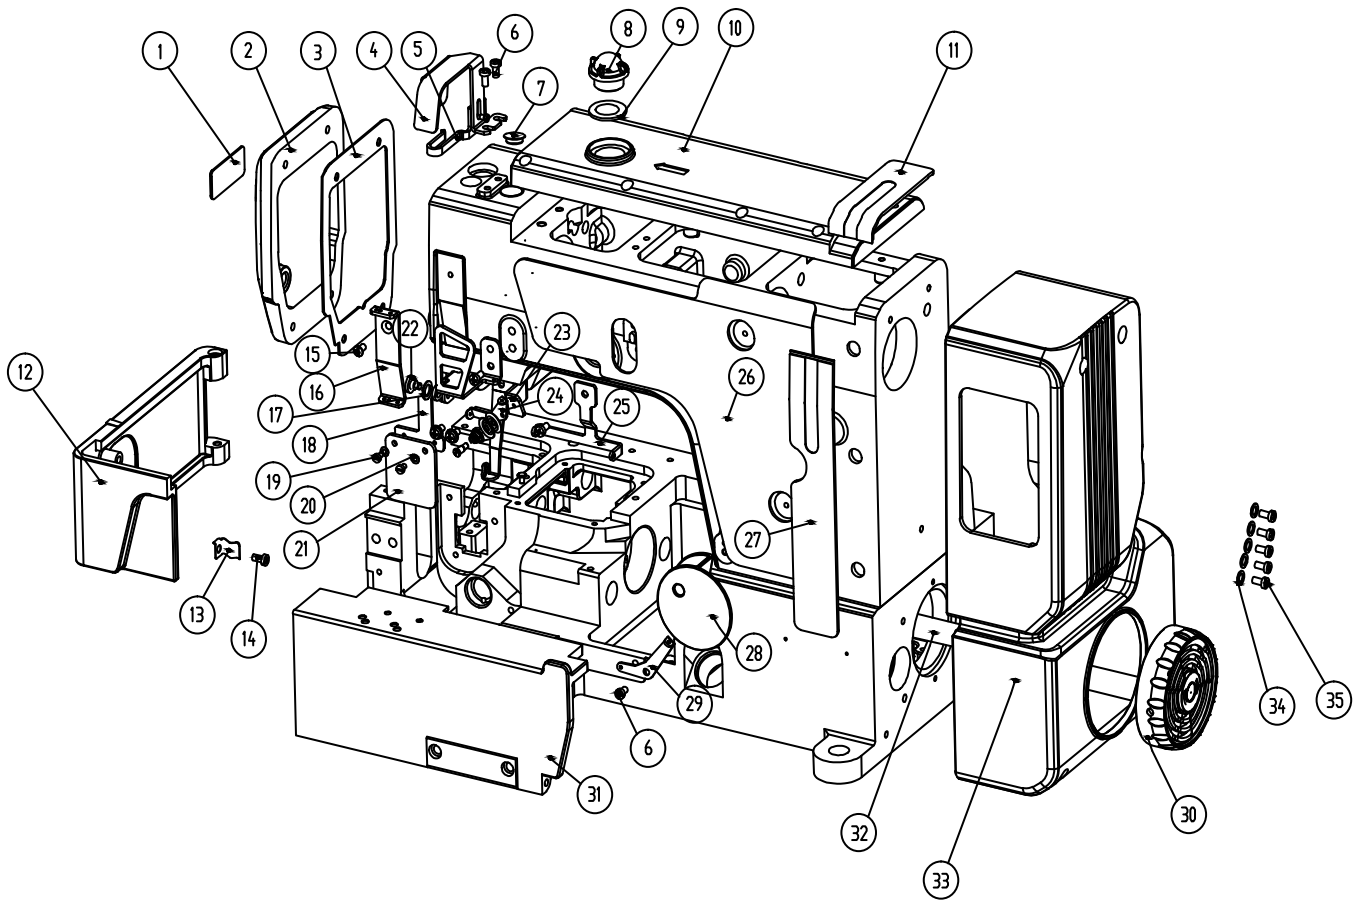

22. SPECIFIC PARTS

22. SPECIFIC PARTS

PEF NO	PART NO	DESCRIPTION	QTY
1	10062054	DECK PLATE	1
2	20023635	PANEL	1
3	10062322	GASKET	1
4	10062279	SHIELD	1
5	10062280	PIN RACK	1
6	10011264	SCREW	3
7	10011099	RUBBER PLUG	1
8	10008938	OIL WINDOW	1
9	10008939	OIL RING	1
10	20023743	UPPER COVER PLATE	1
11	10062290	PLATE	1
12	20023642	SUDE COVER ASSEMBLY	1
13	10062624	THE LIMIT REED	1
14	10010837	SCREW	1
15	10042420	SCREW	1
16	10062282	A LINE BOARD	1
17	10042913	THE WAVE WASHER	1
18	10062284	EYE GUARD	1
19	10042406	SCREW	2
20	10042407	WASHER	2
21	10042405	SHIELD	1
22	10042410	SCREW	1
23	10062285	A LINE BOARD	1
24	10042287	THREAD GUIDE	1
25	10062286	A LINE BOARD	1
26	10062289	PLATE	1
27	10062291	PLATE	1
28	10062292	LOOPER THREAD GUIDE COVER	1
29	10059839	THEAD GUIDE	1
30	20023740	HAND WHEEL	1
31	20023643	FRONT COVER	1
32	10062295	SHAFT	1
33	10062614	ELECTRIC CONTROL	1
34	10006115	WASHER	5
35	10001497	SCREW	5