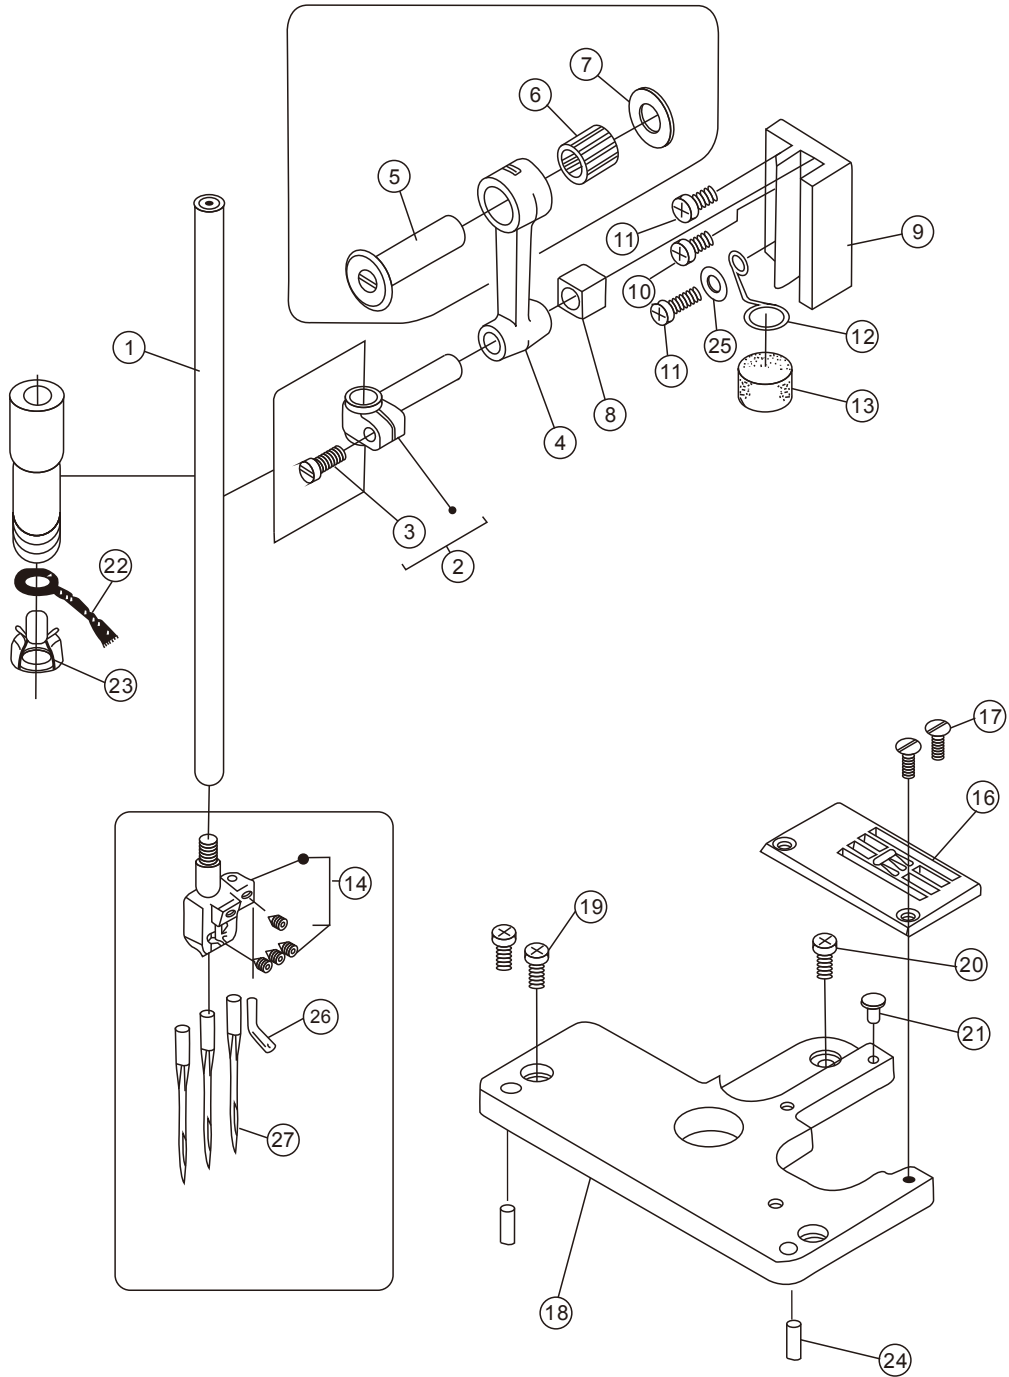

5. NEEDLE BAR MECHANISM

5. NEEDLE BAR MECHANISM

PEF NO	PART NO	DESCRIPTION	QTY	
1	10042487	NEEDLE BAR		1
2	10042488	NEEDLE BAR CLAMP		1
3	10042489	SCREW		1
4	10042490	NEEDLE BAR DRIVING LINK		1
5	10042491	PIN		1
6	10048172	NEEDLE BEARING		1
7	10042493	WASHER		1
8	10042494	BLOCK		1
9	10042495	NEEDLE BAR BLOCK GUIDE		1
10	10012752	SCREW		1
11	10003102	SCREW		2
12	10042497	LATCH		1
13	10042498	SPONGE		1
14	10053102	Needle clamp 356		1
	10053103	Needle clamp 364		
16	10056804	Needle plate 356		
	10056805	Needle plate 364		
17	10042502	SCREW		2
18	10042503	BRACKET		1
19	10011264	SCREW		2
20	10042440	SCREW		1
21	10042504	CUSHION RUBBER		1
22	10008069	OIL WICK		1
23	10042506	OIL WICK RETAINER		1
24	10042509	PIN		2
25	10002954	RING		1
26	10042291	THREAD GUIDE		1
27	10004902	UY128GBS 11# NEEDLE		3