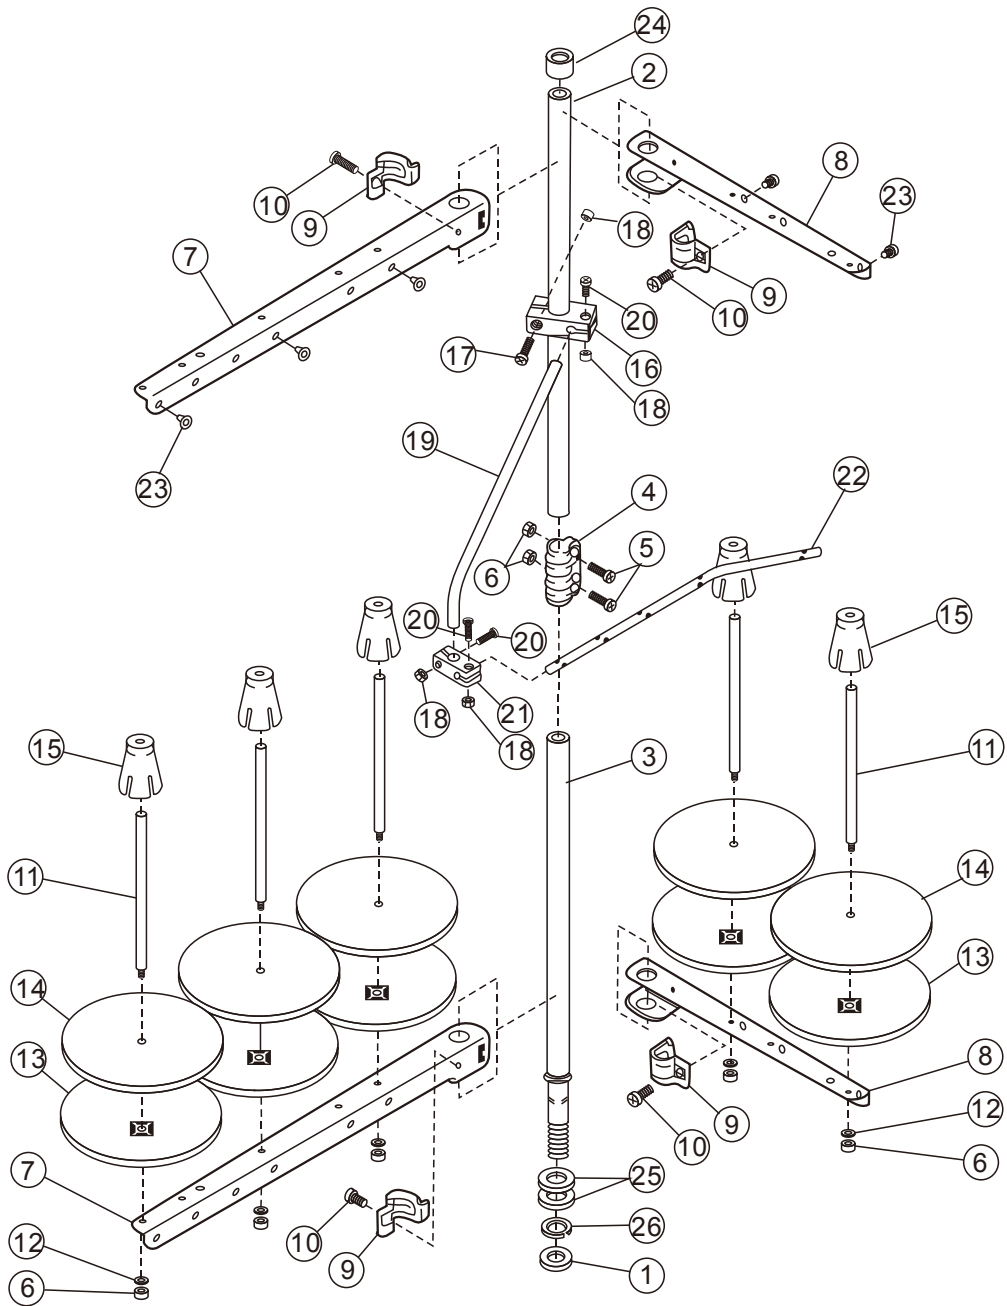

18. THREAD STAND

18. THREAD STAND

PEF NO	PART NO	DESCRIPTION	QTY	
1	10046021	NUT		1
2	10045996	THREAD BAR(UPPER)		1
3	10045997	THREAD BAR(LOWER)		1
4	10045998	JOINT		1
5	10045999	SCREW		2
6	10046000	NUT		7
7	10046001	BRACKET		2
8	10046002	BRACKET		2
9	10046003	HOLDER		4
10	10046004	SCREW		4
11	10046005	SPOOL PIN		5
12	10046006	SPRING WASHER		5
13	10046007	SPOOL TRAY		5
14	10046008	SPOOL MAT		5
15	10046009	SPOOL PETAINING		5
16	10046010	BRACKET		1
17	10046011	SCREW		1
18	10046012	NUT		4
19	10046013	THREAD GUIDE BAR		1
20	10046014	SCREW		3
21	10046015	BRACKET		1
22	10046016	THREAD GUIDE BAR		1
23	10046017	THREAD GUIDE		5
24	10046018	RID CAP		1
25	10046019	WASHER		2
26	10046020	SPRING WASHER		1