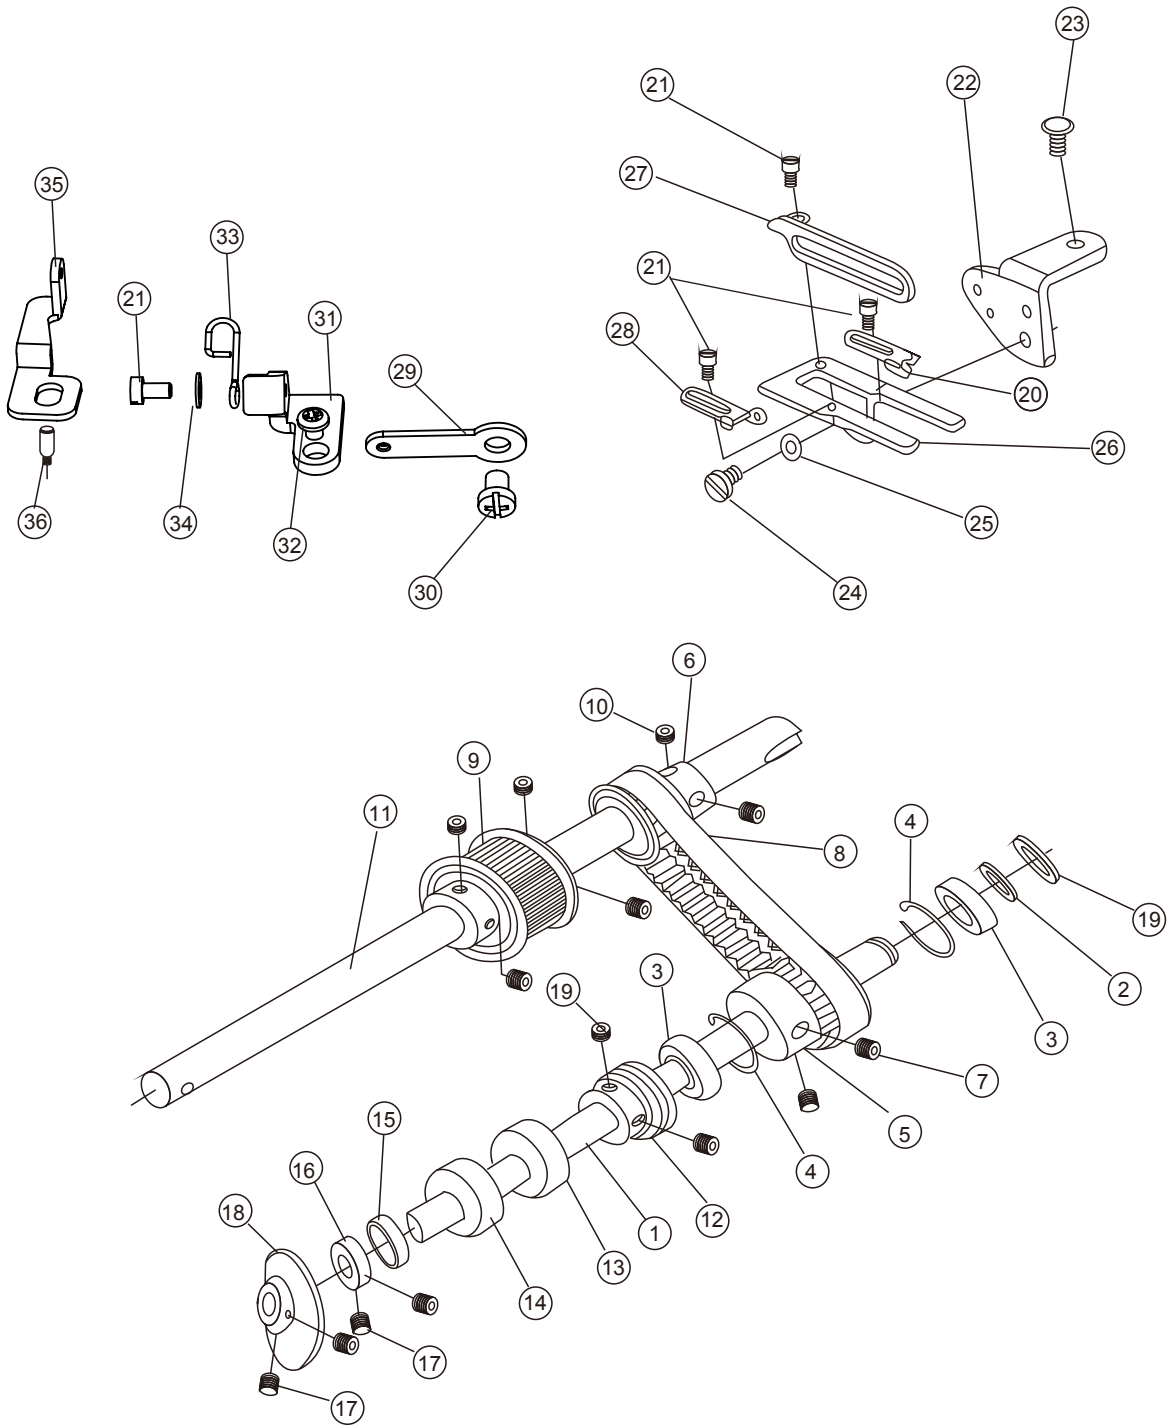

14. LOOPER THREAD MECHANISM

14. LOOPER THREAD MECHANISM

PEF NO	PART NO	DESCRIPTION		QTY	
1	10042931	打线凸轮轴	SHAFT		1
2	10003334		RING		1
3	10042938		BRACKET		2
4	10027925		RING		2
5	10042907		SMALL GEAR 1		1
6	10042909		SMALL GEAR 2		1
7	10042429		SCREW		2
8	10042912		TIMING BELT		1
9	10042910		GEAR		1
10	10042429		SCREW		2
11	10043209		SHAFT		1
12	10042911		GEAR SLEEVE (RIGHT)		1
13	10011204		OIL SEAL		1
14	10042937		BRACKET		1
15	10042228		WASHER		1
16	10042916		RING		1
17	10042418		SCREW		6
18	10042917		THREAD TAKE-UP		1
19	10042922		PLUG		1
20	10042927		THREAD GUIDE (RIGHT)		1
21	10042406		SCREW		4
22	10042924		BRACKET		1
23	10042382		SCREW		1
24	10042921		SCREW		1
25	10042913		WASHER		1
26	10042928		BRACKET		1
27	10042929		THREAD GUIDE (CENTER)		1
28	10042925		THREAD GUIDE (LEFT)		1
29	10042293		BRACKET		1
30	10042377		SCREW		1
31	10042926		SPRING HOOK SEAT		1
32	10042394		SCREW		1
33	10042953		SPRING HOOKS		1
34	10042407		WASHER		1
35	10042294		BRACKET		1
36	10042400		SCREW		1