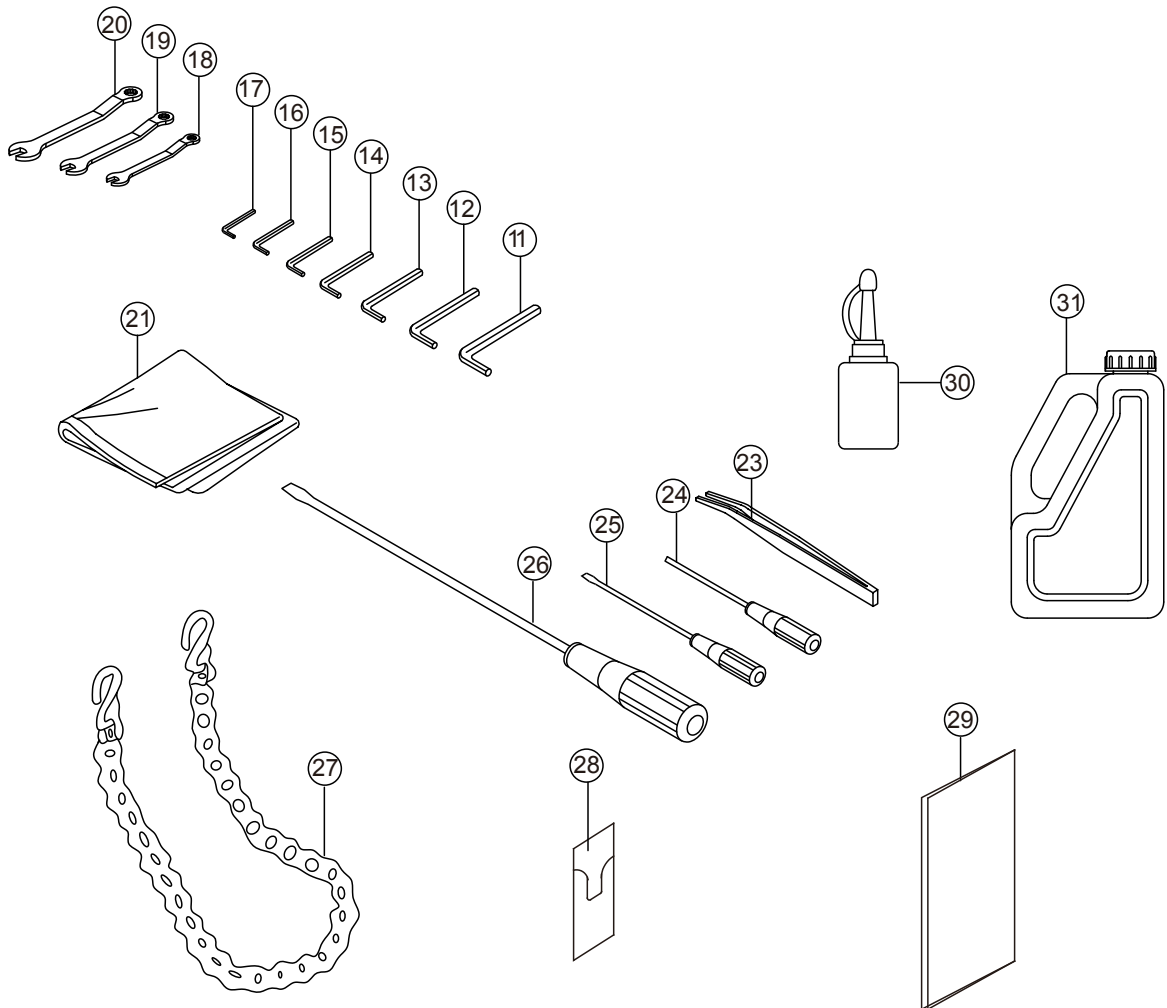

19. MACHINE SUPPORTING MECHANISM

19. MACHINE SUPPORTING MECHANISM

PEF NO	PART NO	DESCRIPTION	QTY	
1	10009596	SCREW		4
2	10042354	BOLT		4
3	10042355	WASHER		12
4	10042356	SPACER		4
5	10042357	SPACER		4
6	10042358	REST BOARD		2
7	10042359	SCREW		4
8	10042360	RUBBER CUSHION		4
9	10050653	ESDD CONTROL BOX ASSEMBLY		1
10	10042950	SCREW		1
11	10009688	ALLEN KEY 6mm		1
12	10009689	ALLEN KEY 5mm		1
13	10009687	ALLEN KEY 4mm		1
14	10043163	ALLEN KEY 3.5mm		1
15	10009685	ALLEN KEY 3mm		1
16	10009686	ALLEN KEY 2.5mm		1
17	10009683	ALLEN KEY 2mm		1
18	10014185	WRENCH KEY (6)		1
19	10014122	WRENCH KEY (7)		1
20	10014186	WRENCH KEY (8)		1
23	10004247	TWEEZERS		1
24	10009270	SCREW DRIVER		1
25	10010995	SCREW DRIVER		1
26	10010994	SCREW DRIVER		1
27	20000813	CHAIN ASSEMBLY		1
28	10050369	NEEDLE #11		3
30	10011155	OILER		1
31	10004455	IOL POUCH		1