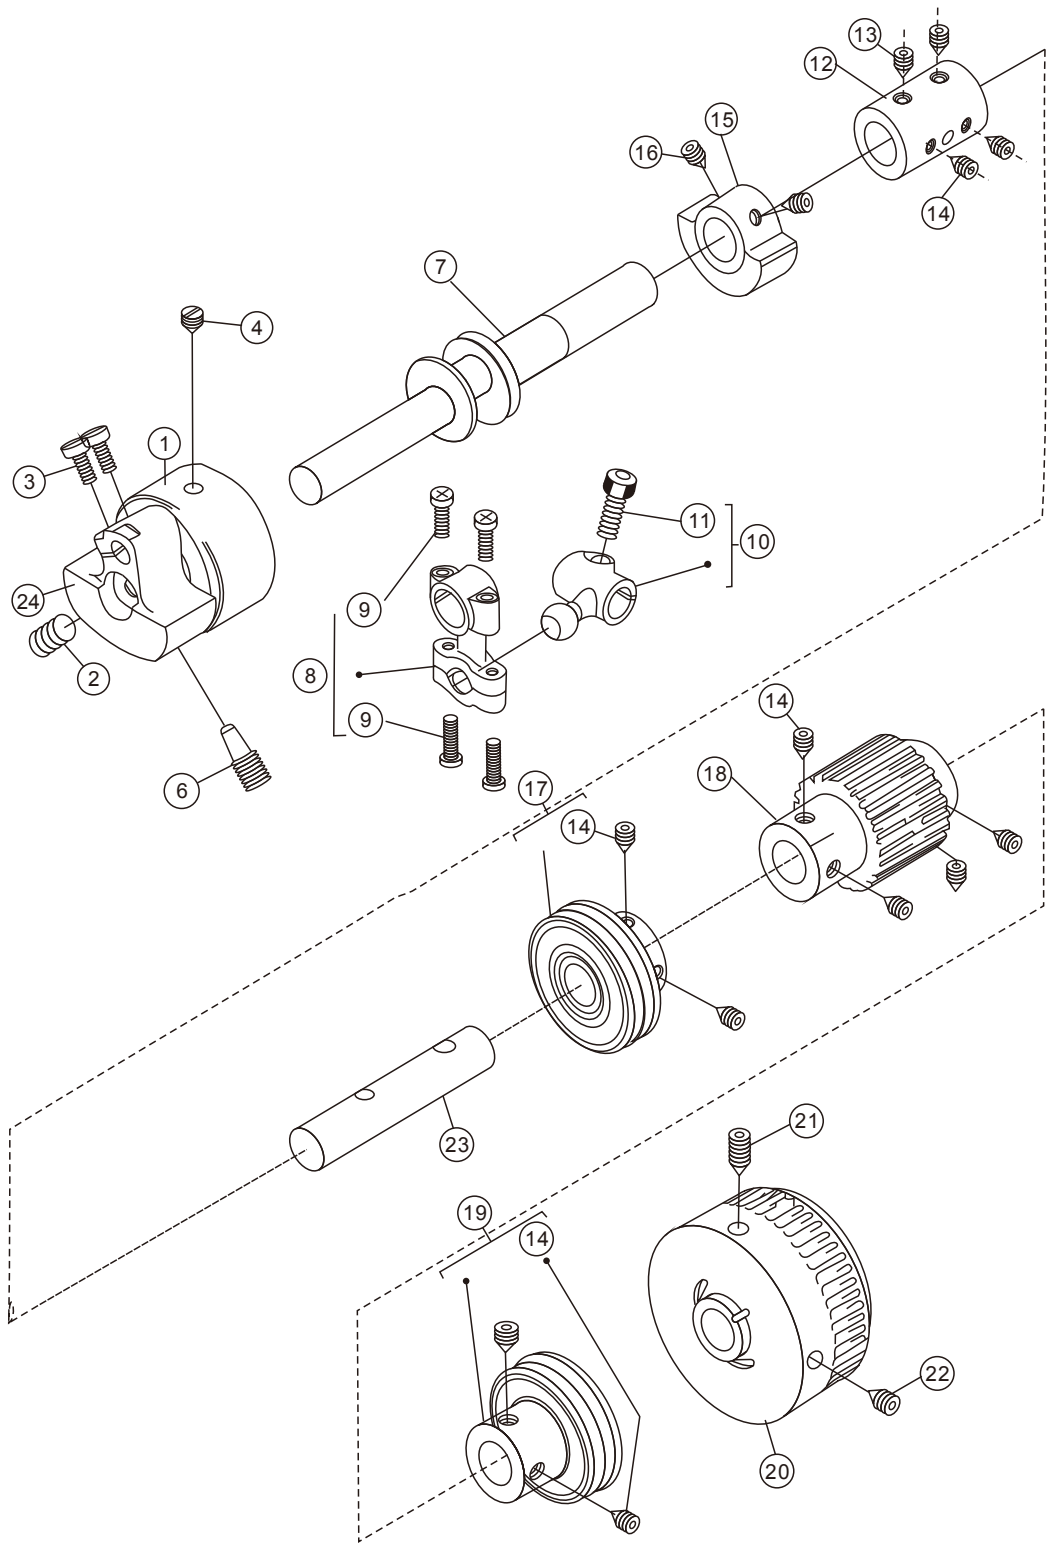

4. ARM SHAFT MECHANISM

4. ARM SHAFT MECHANISM

PEF NO	PART NO	DESCRIPTION	QTY	
1	10051893	MOTION ASSEMBLY		1
2	10042480	SCREW		1
3	10042481	SCREW		2
4	10005196	SCREW		1
6	10042470	SCREW		1
7	10042471	CRANK SHAFT		1
8	10042484	CONNECTION ASSEMBLY		1
9	10042387	SCREW		4
10	10042472	BALL CRANK		1
11	10042434	SCREW		1
12	10042436	JOINT		1
13	10042437	SCREW		1
14	10042438	SCREW		10
15	10042473	BALANCE WEIGHT		1
16	10042511	SCREW		2
17	20014769	BUSHING		1
18	10042475	GEAR(UPPER)		1
19	20014770	BUSHING		1
20	10042476	HAND WHEEL		1
21	10042442	SCREW		1
22	10042443	SCREW		1
23	10042474	SHAFT		1
24	10042479	NEEDLE BAR CRANK		1