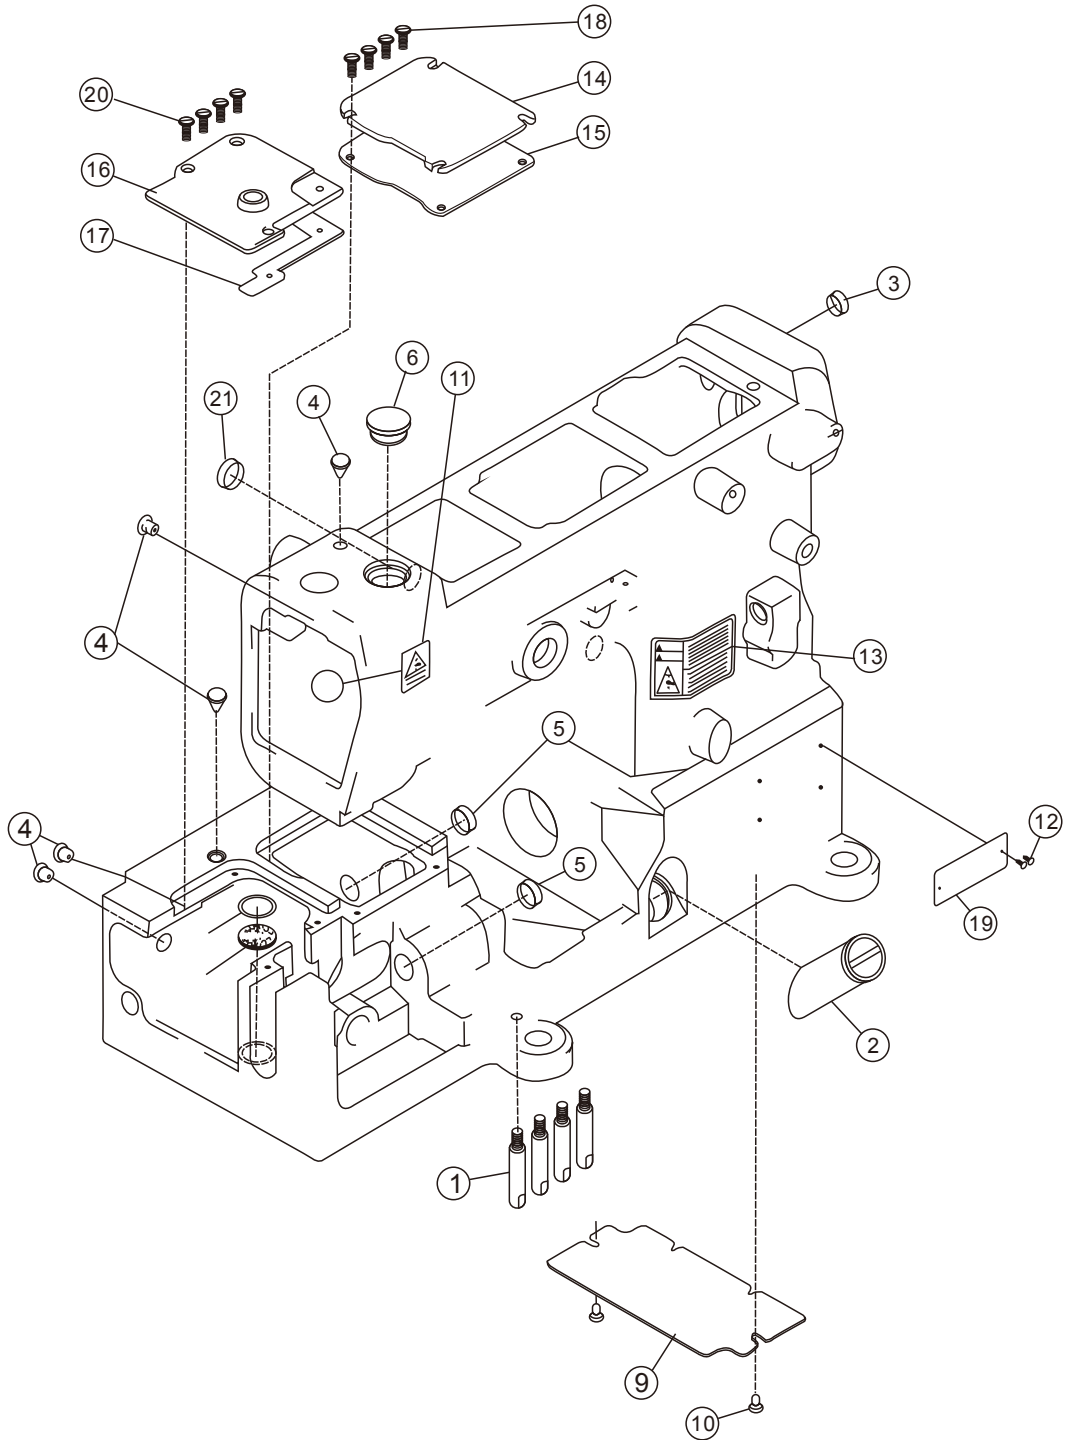

Treccia N

High speed interlock sewing machine

Parts book

 ***texi***®

1. MACHINE BED FRAME(A)

1. MACHINE BED FRAME(A)

PEF NO	PART NO	DESCRIPTION	QTY	
1	10042368	BED PIN		4
2	10042369	OIL LEVEL GAUGE		1
3	10042370	PLUG		1
4	10042371	PLUG		4
5	10010782	PLUG		2
6	10008964	PLUG		1
7	10003330	RING		3
8	10012087	FILTER		3
9	10042376	COVER		1
10	10042377	SCREW		2
11	10043147	CAUTION LABEL		1
12	10002840	PIN		2
13	10008936	STICKER		1
14	10042378	TOP COVETR PLATE (RIGHT)		1
15	10042379	GASKET		1
16	10042380	TOP COVETR PLATE (LEFT)		1
17	10042381	GASKET		1
18	10042382	SCREW		4
19	10052657	MMODEL CARD☆		1
20	10042440	SCREW		4
21	10010931	OIL SEAL		1

1 MACHINE BED FRAME(B)

2. MACHINE BED FRAME(B)

PEF NO	PART NO	DESCRIPTION	QTY	
1	10042384	FACE PLATE☆		1
2	10013170	PLUG		1
3	10042386	PANEL SEAL GASKET		1
4	10042387	SCREW		11
5	10052829	FRONT COVER		0
6	10042389	UPPER COVER PLATE		1
7	10042390	PLUG		1
8	10042391	OIL SIGHT WINDOW		1
9	10042392	SEAL		1
10	10042393	NEEDE BAR GUARD		1
11	10011264	SCREW		3
12	10042395	BARCKET		1
13	10004974	SCREW		1
14	10042397	LOOPER THREAD GUIDE COVER		1
15	10042398	PULLER COVER☆		1
16	10042399	SCREW		2
17	10042400	SCREW		1
18	10042401	FLAT SPRING		1
19	10010837	SCREW		2
20	10042403	SCREW		2
21	10042404	CUSHION		1
22	10042405	EYE GUARD		1
23	10042406	SCREW		2
24	10042407	WASHER		2
25	10042408	BRACKET		1
26	10009470	WASHER		1
27	10042410	SCREW		1
28	10042411	BRACKET		1
29	10042412	SCREW		2
30	10042415	COVER		1